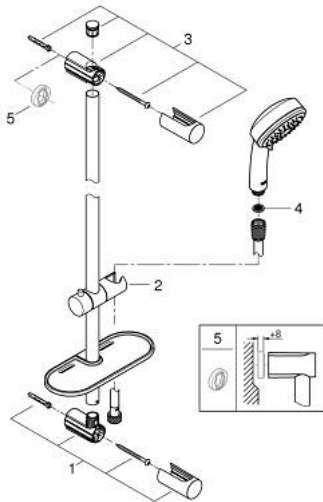

26 097 000 VITALIO COMFORT 100 SHOWER RAIL SET 3 SPRAYS

PRODUCT DESCRIPTION

- Colour: chrome
- Consisting of:
 - hand shower Vitalio Comfort 100 (26 093)
 - shower rail 600 mm (27 724)
 - shower hose VitalioFlex Trend 1750 mm 1/2" x 1/2" (28 742)
 - GROHE EasyReach tray (27 725)
 - 9.5 l/min flow limiter
 - GROHE DreamSpray - perfect spray pattern
 - GROHE LongLife finish
 - Flexible Installation - 1 adjustable bracket for existing drill holes
 - GROHE SpeedClean - effortless limescale removal
 - Inner WaterGuide - inner insulation for surface protection
 - suitable for screwing (including screws and dowels) or gluing (GROHE QuickGlue S2 41 245 000 sold separately)
 - holding force: max. 20 kg
 - the specified holding capacity is valid for static (slowly applied) load and intended use only
 - suitable for instantaneous heater
 - min. recommended pressure 1.0 bar
 - 5 colour packaging with product window

26 097 000 **VITALIO COMFORT 100 SHOWER RAIL SET 3 SPRAYS**

SPARE PARTS, February 2013 – now

1: Shower bar holder (Spare part-nr. 48095000)

2: Glide element (Spare part-nr. 12140000)

3: Shower bar holder (Spare part-nr. 48097000)