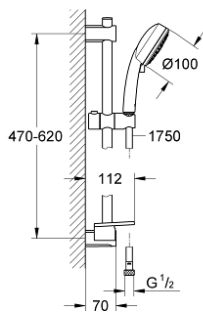

26 097 000 VITALIO COMFORT 100 SHOWER RAIL SET 3 SPRAYS

PRODUCT DESCRIPTION

- Colour: chrome
- Consisting of:
 - hand shower Vitalio Comfort 100 (26 093)
 - shower rail 600 mm (27 724)
 - shower hose VitalioFlex Trend 1750 mm 1/2" x 1/2" (28 742)
 - GROHE EasyReach tray (27 725)
 - 9.5 l/min flow limiter
 - GROHE DreamSpray - perfect spray pattern
 - GROHE LongLife finish
 - Flexible Installation - 1 adjustable bracket for existing drill holes
 - GROHE SpeedClean - effortless limescale removal
 - Inner WaterGuide - inner insulation for surface protection
 - suitable for screwing (including screws and dowels) or gluing (GROHE QuickGlue S2 41 245 000 sold separately)
 - holding force: max. 20 kg
 - the specified holding capacity is valid for static (slowly applied) load and intended use only
 - suitable for instantaneous heater
 - min. recommended pressure 1.0 bar
 - 5 colour packaging with product window

26 097 000 **VITALIO COMFORT 100 SHOWER RAIL SET 3 SPRAYS**

SPARE PARTS, February 2013 – now

1: Shower bar holder (Spare part-nr. 48095000)

2: Glide element (Spare part-nr. 12140000)

3: Shower bar holder (Spare part-nr. 48097000)