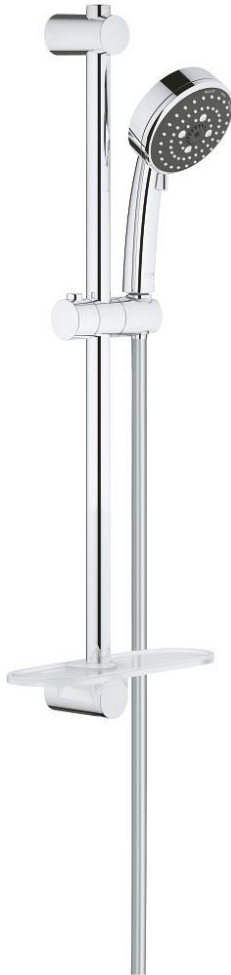

26 097 000 VITALIO COMFORT 100 SHOWER RAIL SET 3 SPRAYS

PRODUCT DESCRIPTION

- Colour: chrome
- Consisting of:
 - hand shower Vitalio Comfort 100 (26 093)
 - shower rail 600 mm (27 724)
 - shower hose VitalioFlex Trend 1750 mm 1/2" x 1/2" (28 742)
 - GROHE EasyReach tray (27 725)
 - 9.5 l/min flow limiter
 - GROHE DreamSpray - perfect spray pattern
 - GROHE LongLife finish
 - Flexible Installation - 1 adjustable bracket for existing drill holes
 - GROHE SpeedClean - effortless limescale removal
 - Inner WaterGuide - inner insulation for surface protection
 - suitable for screwing (including screws and dowels) or gluing (GROHE QuickGlue S2 41 245 000 sold separately)
 - holding force: max. 20 kg
 - the specified holding capacity is valid for static (slowly applied) load and intended use only
 - suitable for instantaneous heater
 - min. recommended pressure 1.0 bar
 - 5 colour packaging with product window

26 097 000 **VITALIO COMFORT 100 SHOWER RAIL SET 3 SPRAYS**

SPARE PARTS, February 2013 – now

1: Shower bar holder (Spare part-nr. 48095000)

2: Glide element (Spare part-nr. 12140000)

3: Shower bar holder (Spare part-nr. 48097000)

4: Dirt strainer (Spare part-nr. 0700200M)

5: Spacer (Spare part-nr. 48051000)*

* Optional accessories