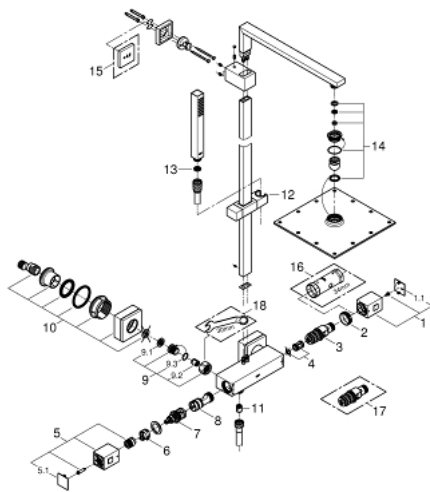

26 087 000 EUPHORIA CUBE SHOWER SYSTEM WITH THERMOSTATIC MIXER FOR WALL MOUNTING

SPARE PARTS, January 2013 – now

- 1: Temperature control handle (Spare part-nr. 47958000)
- 1.1: Cover cap (Spare part-nr. 4795900M)
- 2: Fitting ring (Spare part-nr. 47743000)
- 3: 1/2" Thermostatic compact cartridge (Spare part-nr. 47439000)
- 4: Buffer (Spare part-nr. 47398000)
- 5: Shut-off handle (Spare part-nr. 47960000)
- 5.1: Cover cap (Spare part-nr. 4795900M)
- 6: Stop ring (Spare part-nr. 47965000)
- 7: Aquadimmer (Spare part-nr. 12433000)
- 8: Water flow (Spare part-nr. 47751000)
- 9: Non-return valve (Spare part-nr. 47189000)
- 9.1: Dirt Strainer (Spare part-nr. 0726400M)
- 9.2: Non-return valve (Spare part-nr. 08565000)
- 9.3: O-ring (17 x 2mm) (Spare part-nr. 0305500M)
- 10: S-union (Spare part-nr. 47824000)
- 11: Non-return valve (Spare part-nr. 08565000)
- 12: Glide element (Spare part-nr. 48180000)
- 13: Dirt strainer (Spare part-nr. 0700200M)
- 14: Replacement part set (Spare part-nr. 45933000)
- 15: Spacer (Spare part-nr. 27933000)*
- 16: Socket Spanner (Spare part-nr. 19332000)*
- 17: 1/2" Thermostatic compact cartridge (Spare part-nr. 47175000)*
- 18: Special spanner wrench (Spare part-nr. 19377000)*

* Optional accessories