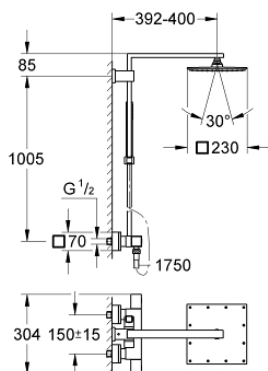

26 087 000 EUPHORIA CUBE SHOWER SYSTEM WITH THERMOSTATIC MIXER FOR WALL MOUNTING

PRODUCT DESCRIPTION

- Colour: chrome
- Consisting of:
 - shower arm
 - projection 400 mm
 - exposed thermostat with Aquadimmer function
- Allows change between:
 - Rainshower head shower (27 479 000)
- material: metal
- Spray pattern: Rain
- maximum flow rate (at 3 bar): 13 l/min
- With ball joint
- Rotation angle $\pm 15^\circ$
- hand shower Euphoria Cube (27 699)
 - maximum flow rate (at 3 bar): 9 l/min
 - adjustable in height with gliding element
- shower hose Silverflex 1750 mm 1/2" x 1/2" (28 388)
 - maximum flow rate system (at 3 bar): 13 l/min
- GROHE TurboStat - compact cartridge with wax thermoelement
- GROHE SafeStop - safety button at 38°C
- GROHE SafeStop Plus - optional temperature limiter at 43°C included
- GROHE DreamSpray - perfect spray pattern
- GROHE LongLife finish
- GROHE SpeedClean - effortless limescale removal
- TwistStop - to prevent hose from twisting
- Suitable for instantaneous heaters from 18 kW/h
- Minimum flow rate 5 l/min