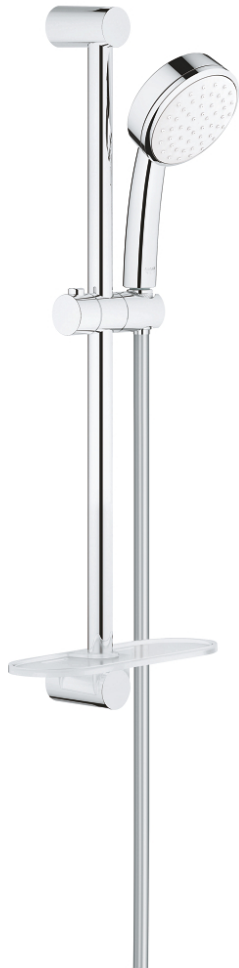

26 083 002 TEMPESTA COSMOPOLITAN 100 SHOWER RAIL SET 1 SPRAY

PRODUCT DESCRIPTION

- Colour: chrome
- Consisting of:
 - hand shower (26 082)
 - Shower rail, 600 mm (27 521)
 - Relaxaflex hose 1750 mm 1/2" x 1/2" (28 154)
 - GROHE EasyReach tray (27 596)
 - GROHE DreamSpray - perfect spray pattern
 - GROHE LongLife finish
 - GROHE SpeedClean - effortless limescale removal
 - Inner WaterGuide - inner insulation for surface protection
- suitable for instantaneous heater
- min. recommended pressure 1.0 bar