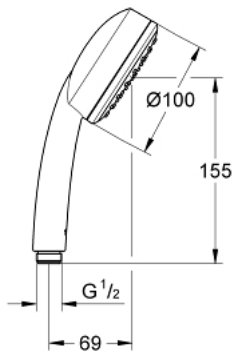

26 082 002 TEMPESTA COSMOPOLITAN 100 HAND SHOWER 1 SPRAY

PRODUCT DESCRIPTION

- Colour: chrome
- Spray pattern: Rain
- GROHE DreamSpray - perfect spray pattern
- GROHE LongLife finish
- GROHE SpeedClean - effortless limescale removal
- Inner WaterGuide - inner insulation for surface protection
- suitable for instantaneous heater
- Universal mounting system, fitting all standard shower hoses
- min. recommended pressure 1.0 bar

26 082 002 **TEMPESTA COSMOPOLITAN 100 HAND SHOWER 1 SPRAY**

SPARE PARTS, March 2017 – now

1: Dirt strainer (Spare part-nr. 0700200M)