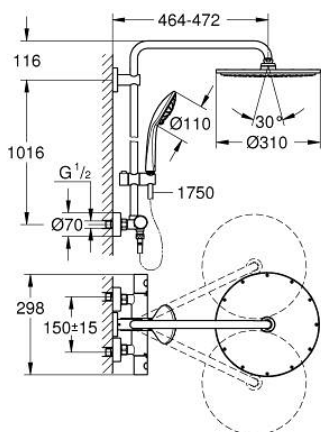

26 075 GN0 EUPHORIA SYSTEM 310 SHOWER SYSTEM WITH THERMOSTATIC MIXER FOR WALL MOUNTING

PRODUCT DESCRIPTION

- Colour: Brushed cool sunrise
- Consisting of:
 - horizontal swivable 450 mm shower arm
 - exposed thermostat with Aquadimmer function
- Allows change between:
 - Rainshower Cosmopolitan 310 metal head shower
 - Spray pattern: Rain
 - maximum flow rate (at 3 bar): 13.5 l/min
- With ball joint
- Rotation angle $\pm 15^\circ$
- hand shower Euphoria 110 Massage
- spray patterns: Rain, Massage, SmartRain
- maximum flow rate (at 3 bar): 11.5 l/min
- adjustable in height with gliding element
- shower hose Silverflex 1750 mm 1/2" x 1/2" (28 388)
- maximum flow rate system (at 3 bar): 13.5 l/min
- Minimum flow rate 5 l/min
- GROHE TurboStat - compact cartridge with wax thermoelement
- GROHE SafeStop - safety button at 38°C
- GROHE SafeStop Plus - optional temperature limiter at 43°C included
- GROHE MetalGrip ergonomically shaped metal handles
- GROHE DreamSpray - perfect spray pattern
- GROHE LongLife finish
- GROHE SprayDimmer - stepless flow rate adjustment
- Inner WaterGuide - inner insulation for surface protection
- GROHE SpeedClean - effortless limescale removal
- TwistStop - to prevent hose from twisting
- Suitable for instantaneous heaters from 18 kW/h
- optional upgrade: GROHE EasyReach tray (26 362), sold separately