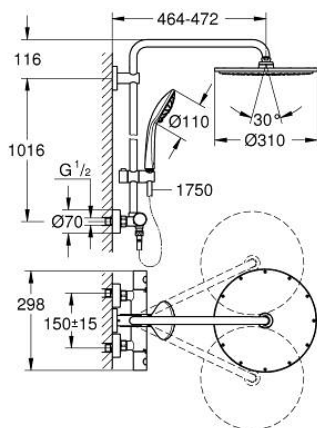

## 26 075 GL0 EUPHORIA SYSTEM 310 SHOWER SYSTEM WITH THERMOSTATIC MIXER FOR WALL MOUNTING

### PRODUCT DESCRIPTION

- Colour: Cool sunrise
- Consisting of:
  - horizontal swivable 450 mm shower arm
  - exposed thermostat with Aquadimmer function
- Allows change between:
  - Rainshower Cosmopolitan 310 metal head shower
  - Spray pattern: Rain
  - maximum flow rate (at 3 bar): 13.5 l/min
- With ball joint
- Rotation angle  $\pm 15^\circ$
- hand shower Euphoria 110 Massage
- spray patterns: Rain, Massage, SmartRain
- maximum flow rate (at 3 bar): 11.5 l/min
- adjustable in height with gliding element
- shower hose Silverflex 1750 mm 1/2" x 1/2" (28 388)
- maximum flow rate system (at 3 bar): 13.5 l/min
- Minimum flow rate 5 l/min
- GROHE TurboStat - compact cartridge with wax thermoelement
- GROHE SafeStop - safety button at 38°C
- GROHE SafeStop Plus - optional temperature limiter at 43°C included
- GROHE MetalGrip ergonomically shaped metal handles
- GROHE DreamSpray - perfect spray pattern
- GROHE LongLife finish
- GROHE SprayDimmer - stepless flow rate adjustment
- Inner WaterGuide - inner insulation for surface protection
- GROHE SpeedClean - effortless limescale removal
- TwistStop - to prevent hose from twisting
- Suitable for instantaneous heaters from 18 kW/h
- optional upgrade: GROHE EasyReach tray (26 362), sold separately