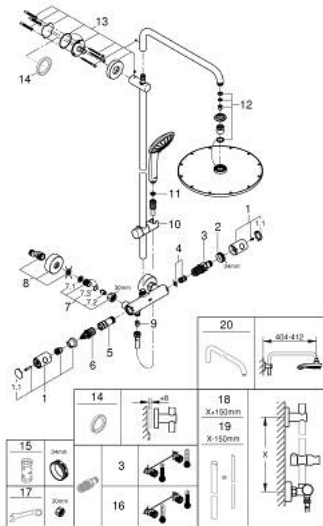

26 075 EN0 EUPHORIA SYSTEM 310 SHOWER SYSTEM WITH THERMOSTATIC MIXER FOR WALL MOUNTING

SPARE PARTS, November 2016 – now

1. 1: 1/2" Metal handle (Spare part-nr. 47984EN0)
   - 2: Fitting ring (Spare part-nr. 47743000)
   - 3: 1/2" Thermostatic compact cartridge (Spare part-nr. 47439000)
   - 4: Buffer (Spare part-nr. 47398000)
   - 5: Water flow (Spare part-nr. 47751000)
   - 6: Aquadimmer (Spare part-nr. 12433000)
   - 7: Non-return valve (Spare part-nr. 47189EN0)
   - 8: S-union (Spare part-nr. 12662EN0)
   - 9: Non-return valve (Spare part-nr. 08565000)
   - 10: Glide element (Spare part-nr. 12140EN0)
   - 11: Dirt Strainer (Spare part-nr. 0726400M)
   - 12: Replacement part set (Spare part-nr. 45933000)
   - 13: Shower bar holder (Spare part-nr. 48279EN0)
   - 15: Socket Spanner (Spare part-nr. 19332000)*
   - 16: GROHE TurboStat cartridge 1/2" (Spare part-nr. 47175000)*
   - 17: Special spanner wrench (Spare part-nr. 19377000)*
2. Optional accessories