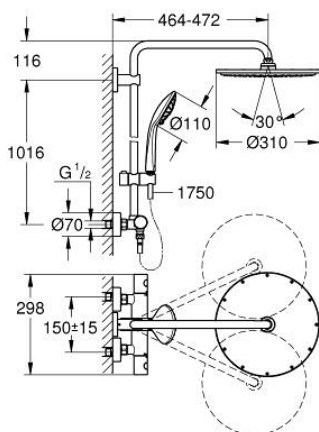

26 075 EN0 EUPHORIA SYSTEM 310 SHOWER SYSTEM WITH THERMOSTATIC MIXER FOR WALL MOUNTING

PRODUCT DESCRIPTION

- Colour: Brushed nickel
- Consisting of:
 - horizontal swivable 450 mm shower arm
 - exposed thermostat with Aquadimmer function
- Allows change between:
 - Rainshower Cosmopolitan 310 metal head shower
 - Spray pattern: Rain
- With ball joint
- Rotation angle $\pm 15^\circ$
- hand shower Euphoria 110 Massage
 - spray patterns: Rain, Massage, SmartRain
 - maximum flow rate (at 3 bar): 13.5 l/min
 - adjustable in height with gliding element
- shower hose Silverflex 1750 mm 1/2" x 1/2" (28 388)
- GROHE TurboStat - compact cartridge with wax thermoelement
- GROHE SafeStop - safety button at 38°C
- GROHE SafeStop Plus - optional temperature limiter at 43°C included
- GROHE MetalGrip ergonomically shaped metal handles
- GROHE DreamSpray - perfect spray pattern
- GROHE LongLife finish
- Inner WaterGuide - inner insulation for surface protection
- GROHE SpeedClean - effortless limescale removal
- TwistStop - to prevent hose from twisting
- Suitable for instantaneous heaters from 18 kW/h
- Minimum flow rate 5 l/min
- optional upgrade: GROHE EasyReach tray (26 362), sold separately