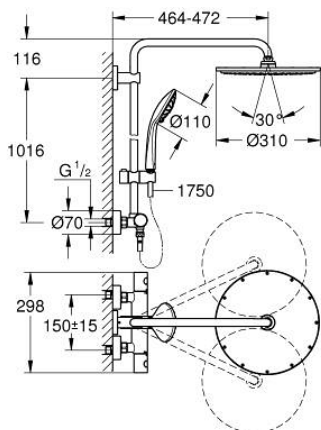

26 075 DC0 EUPHORIA SYSTEM 310 SHOWER SYSTEM WITH THERMOSTATIC MIXER FOR WALL MOUNTING

PRODUCT DESCRIPTION

- Colour: supersteel
- Consisting of:
 - horizontal swivable 450 mm shower arm
 - exposed thermostat with Aquadimmer function
- Allows change between:
 - Rainshower Cosmopolitan 310 metal head shower
 - Spray pattern: Rain
 - maximum flow rate (at 3 bar): 13.5 l/min
- With ball joint
- Rotation angle $\pm 15^\circ$
- hand shower Euphoria 110 Massage
- spray patterns: Rain, Massage, SmartRain
- maximum flow rate (at 3 bar): 11.5 l/min
- adjustable in height with gliding element
- shower hose Silverflex 1750 mm 1/2" x 1/2" (28 388)
- maximum flow rate system (at 3 bar): 13.5 l/min
- Minimum flow rate 5 l/min
- GROHE TurboStat - compact cartridge with wax thermoelement
- GROHE SafeStop - safety button at 38°C
- GROHE SafeStop Plus - optional temperature limiter at 43°C included
- GROHE MetalGrip ergonomically shaped metal handles
- GROHE DreamSpray - perfect spray pattern
- GROHE LongLife finish
- GROHE SprayDimmer - stepless flow rate adjustment
- Inner WaterGuide - inner insulation for surface protection
- GROHE SpeedClean - effortless limescale removal
- TwistStop - to prevent hose from twisting
- Suitable for instantaneous heaters from 18 kW/h
- optional upgrade: GROHE EasyReach tray (26 362), sold separately