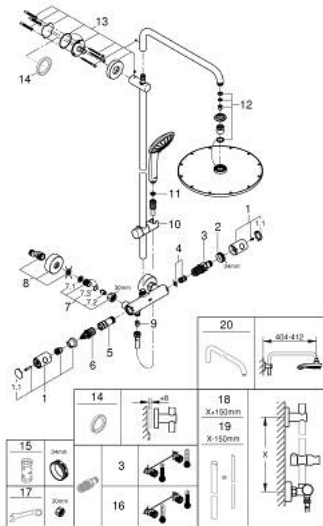

26 075 DC0 EUPHORIA SYSTEM 310 SHOWER SYSTEM WITH THERMOSTATIC MIXER FOR WALL MOUNTING

SPARE PARTS, July 2017 – now

1. 1: 1/2" Metal handle (Spare part-nr. 47984DC0)
   - 1.1: Cover cap (Spare part-nr. 64585DCM)
   - 2: Fitting ring (Spare part-nr. 47743000)
   - 3: 1/2" Thermostatic compact cartridge (Spare part-nr. 47439000)
   - 4: Buffer (Spare part-nr. 47398000)
   - 5: Water flow (Spare part-nr. 47751000)
   - 6: Aquadimmer (Spare part-nr. 12433000)
   - 7: Non-return valve (Spare part-nr. 47189DC0)
   - 7.1: Dirt Strainer (Spare part-nr. 0726400M)
   - 7.2: Non-return valve (Spare part-nr. 08565000)
   - 7.3: O-ring (17 x 2mm) (Spare part-nr. 0305500M)
   - 8: S-union (Spare part-nr. 12662DC0)
   - 9: Non-return valve (Spare part-nr. 08565000)
   - 10: Glide element (Spare part-nr. 12140DC0)
   - 11: Dirt strainer (Spare part-nr. 0700200M)
   - 12: Replacement part set (Spare part-nr. 45933000)
   - 13: Shower bar holder (Spare part-nr. 48279DC0)
   - 15: Socket Spanner (Spare part-nr. 19332000)*
   - 16: GROHE TurboStat cartridge 1/2" (Spare part-nr. 47175000)*
   - 17: Special spanner wrench (Spare part-nr. 19377000)*
2. Optional accessories