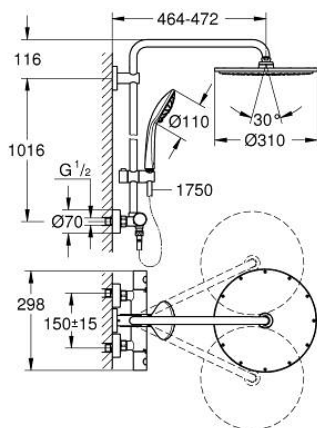

26 075 DA0 EUPHORIA SYSTEM 310 SHOWER SYSTEM WITH THERMOSTATIC MIXER FOR WALL MOUNTING

PRODUCT DESCRIPTION

- Colour: Warm sunset
- Consisting of:
 - horizontal swivable 450 mm shower arm
 - exposed thermostat with Aquadimmer function
- Allows change between:
 - Rainshower Cosmopolitan 310 metal head shower
 - Spray pattern: Rain
 - maximum flow rate (at 3 bar): 13.5 l/min
- With ball joint
- Rotation angle $\pm 15^\circ$
- hand shower Euphoria 110 Massage
- spray patterns: Rain, Massage, SmartRain
- maximum flow rate (at 3 bar): 11.5 l/min
- adjustable in height with gliding element
- shower hose Silverflex 1750 mm 1/2" x 1/2" (28 388)
- maximum flow rate system (at 3 bar): 13.5 l/min
- Minimum flow rate 5 l/min
- GROHE TurboStat - compact cartridge with wax thermoelement
- GROHE SafeStop - safety button at 38°C
- GROHE SafeStop Plus - optional temperature limiter at 43°C included
- GROHE MetalGrip ergonomically shaped metal handles
- GROHE DreamSpray - perfect spray pattern
- GROHE LongLife finish
- GROHE SprayDimmer - stepless flow rate adjustment
- Inner WaterGuide - inner insulation for surface protection
- GROHE SpeedClean - effortless limescale removal
- TwistStop - to prevent hose from twisting
- Suitable for instantaneous heaters from 18 kW/h
- optional upgrade: GROHE EasyReach tray (26 362), sold separately