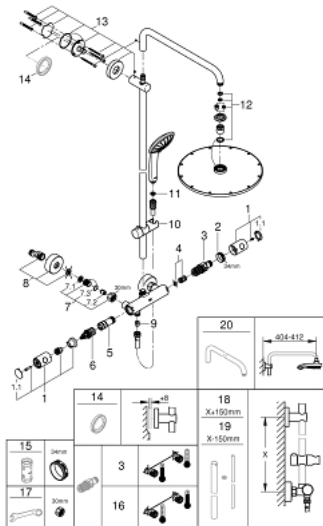

26 075 AL0 EUPHORIA SYSTEM 310 SHOWER SYSTEM WITH THERMOSTATIC MIXER FOR WALL MOUNTING

SPARE PARTS, November 2016 – now

- 1: 1/2" Metal handle (Spare part-nr. 47984AL0)
 - 1.1: Cover cap (Spare part-nr. 64585ALM)
 - 2: Fitting ring (Spare part-nr. 47743000)
 - 3: 1/2" Thermostatic compact cartridge (Spare part-nr. 47439000)
 - 4: Buffer (Spare part-nr. 47398000)
 - 5: Water flow (Spare part-nr. 47751000)
 - 6: Aquadimmer (Spare part-nr. 12433000)
 - 7: Non-return valve (Spare part-nr. 47189AL0)
 - 7.1: Dirt Strainer (Spare part-nr. 0726400M)
 - 7.2: Non-return valve (Spare part-nr. 08565000)
 - 7.3: O-ring (17 x 2mm) (Spare part-nr. 0305500M)
 - 8: S-union (Spare part-nr. 12662AL0)
 - 9: Non-return valve (Spare part-nr. 08565000)
 - 10: Glide element (Spare part-nr. 12140AL0)
 - 11: Dirt strainer (Spare part-nr. 0700200M)
 - 12: Replacement part set (Spare part-nr. 45933000)
 - 13: Shower bar holder (Spare part-nr. 48279AL0)
 - 15: Socket Spanner (Spare part-nr. 19332000)*
 - 16: GROHE TurboStat cartridge 1/2" (Spare part-nr. 47175000)*
 - 17: Special spanner wrench (Spare part-nr. 19377000)*
- * Optional accessories