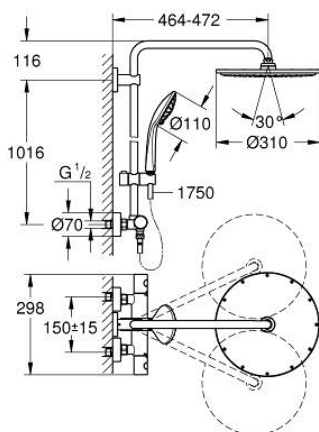

26 075 AL0 EUPHORIA SYSTEM 310 SHOWER SYSTEM WITH THERMOSTATIC MIXER FOR WALL MOUNTING

PRODUCT DESCRIPTION

- Colour: Brushed hard graphite
- Consisting of:
  - horizontal swivable 450 mm shower arm
  - exposed thermostat with Aquadimmer function
- Allows change between:
  - Rainshower Cosmopolitan 310 metal head shower
  - Spray pattern: Rain
  - maximum flow rate (at 3 bar): 13.5 l/min
- With ball joint
- Rotation angle $\pm 15^\circ$
- hand shower Euphoria 110 Massage
- spray patterns: Rain, Massage, SmartRain
- maximum flow rate (at 3 bar): 11.5 l/min
- adjustable in height with gliding element
- shower hose Silverflex 1750 mm 1/2" x 1/2" (28 388)
- maximum flow rate system (at 3 bar): 13.5 l/min
- Minimum flow rate 5 l/min
- GROHE TurboStat - compact cartridge with wax thermoelement
- GROHE SafeStop - safety button at 38°C
- GROHE SafeStop Plus - optional temperature limiter at 43°C included
- GROHE MetalGrip ergonomically shaped metal handles
- GROHE DreamSpray - perfect spray pattern
- GROHE LongLife finish
- GROHE SprayDimmer - stepless flow rate adjustment
- Inner WaterGuide - inner insulation for surface protection
- GROHE SpeedClean - effortless limescale removal
- TwistStop - to prevent hose from twisting
- Suitable for instantaneous heaters from 18 kW/h
- optional upgrade: GROHE EasyReach tray (26 362), sold separately