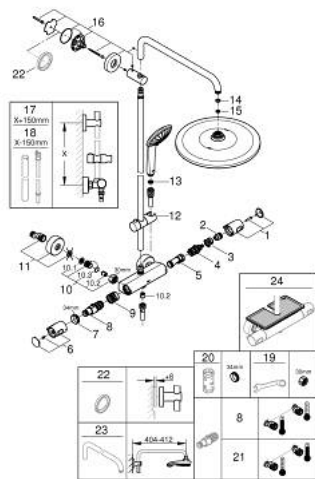

26 075 001 EUPHORIA SYSTEM 310 SHOWER SYSTEM WITH THERMOSTATIC MIXER FOR WALL MOUNTING

SPARE PARTS, January 2020 – now

1. 1: Shut-off handle (Spare part-nr. 47991000)
   - 2: Stop ring (Spare part-nr. 47986000)
   - 3: Stop ring (Spare part-nr. 47965000)
   - 4: Aquadimmer (Spare part-nr. 47364000)
   - 5: Water flow (Spare part-nr. 47887000)
   - 6: Handle (Spare part-nr. 47992000)
   - 7: Fitting ring (Spare part-nr. 47743000)
   - 8: 1/2" Thermostatic compact cartridge (Spare part-nr. 47439000)
   - 9: Race (Spare part-nr. 47975000)
   - 10: Non-return valve (Spare part-nr. 47189000)
   - 10.1: Dirt Strainer (Spare part-nr. 0726400M)
   - 10.2: Non-return valve (Spare part-nr. 08565000)
   - 10.3: O-ring (17 x 2mm) (Spare part-nr. 0305500M)
   - 11: S-union (Spare part-nr. 12662000)
   - 12: Glide element (Spare part-nr. 12140000)
   - 13: Dirt strainer (Spare part-nr. 0700200M)
   - 14: Fibre seal dia. Ø 18,5 x Ø 12 x 2 (Spare part-nr. 0138900M)
   - 15: Dirt strainer (Spare part-nr. 48007000)
   - 16: Shower bar holder (Spare part-nr. 48279000)
   - 17: Shower system pipe for retrofitting (Spare part-nr. 48514000)*
   - 18: Shower system pipe for retrofitting (Spare part-nr. 48515000)*
   - 19: Special spanner wrench (Spare part-nr. 19377000)*
   - 20: Socket Spanner (Spare part-nr. 19332000)*
   - 21: GROHE TurboStat cartridge 1/2" (Spare part-nr. 47175000)*
   - 22: Spacer (Spare part-nr. 27180000)*
   - 23: Shower arm for shower systems (Spare part-nr. 14047000)*
   - 24: GROHE EasyReach tray (Spare part-nr. 26362LN1)*
2. Optional accessories