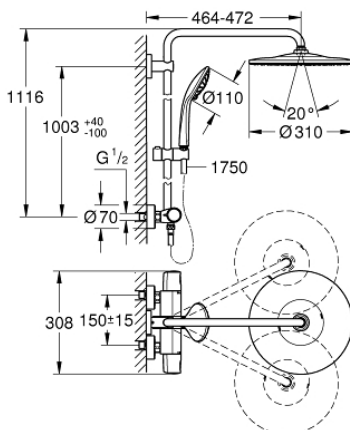

### PRODUCT DESCRIPTION

- Colour: chrome
- Consisting of:
  - horizontal swivable 450 mm shower arm
  - exposed thermostat with Aquadimmer function
- Allows change between:
  - head shower Rainshower Mono 310 (26 561)
  - spray pattern: GROHE PureRain
  - maximum flow rate (at 3 bar): 13.5 l/min
- With ball joint
- Rotation angle  $\pm 15^\circ$
- hand shower Euphoria 110 Massage (27 221)
- spray patterns: Rain, Massage, SmartRain
- maximum flow rate (at 3 bar): 11.5 l/min
- adjustable in height with gliding element
- shower hose Silverflex 1750 mm 1/2" x 1/2" (28 388)
- maximum flow rate system (at 3 bar): 13.5 l/min
- Minimum flow rate 5 l/min
- GROHE TurboStat - compact cartridge with wax thermoelement
- GROHE SafeStop - safety button at 38°C
- GROHE SafeStop Plus - optional temperature limiter at 43°C included
- GROHE CoolTouch - no risk of scalding
- GROHE MetalGrip ergonomically shaped metal handles
- GROHE DreamSpray - perfect spray pattern
- GROHE LongLife finish
- GROHE SprayDimmer - stepless flow rate adjustment
- Flexible Installation - 1 adjustable bracket for existing drill holes
- Inner WaterGuide - inner insulation for surface protection
- GROHE SpeedClean - effortless limescale removal
- TwistStop - to prevent hose from twisting
- Suitable for instantaneous heaters from 18 kW/h
- optional upgrade: GROHE EasyReach tray (26 362), sold separately
- professional edition