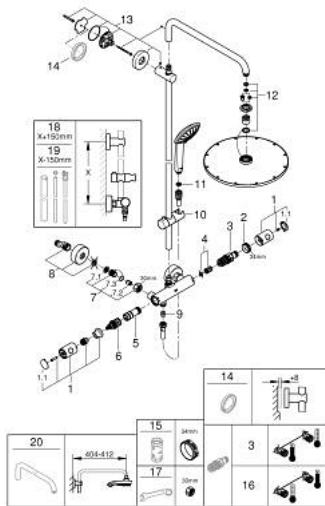

26 075 000 EUPHORIA SYSTEM 310 SHOWER SYSTEM WITH THERMOSTATIC MIXER FOR WALL MOUNTING

SPARE PARTS, December 2017 – now

- 1: 1/2" Metal handle (Spare part-nr. 47984000)
- 1.1: Cover cap (Spare part-nr. 6458500M)
- 2: Fitting ring (Spare part-nr. 47743000)
- 3: 1/2" Thermostatic compact cartridge (Spare part-nr. 47439000)
- 4: Buffer (Spare part-nr. 47398000)
- 5: Water flow (Spare part-nr. 47751000)
- 6: Aquadimmer (Spare part-nr. 12433000)
- 7: Non-return valve (Spare part-nr. 47189000)
- 7.1: Dirt Strainer (Spare part-nr. 0726400M)
- 7.2: Non-return valve (Spare part-nr. 08565000)
- 7.3: O-ring (17 x 2mm) (Spare part-nr. 0305500M)
- 8: S-union (Spare part-nr. 12662000)
- 9: Non-return valve (Spare part-nr. 08565000)
- 10: Glide element (Spare part-nr. 12140000)
- 11: Dirt strainer (Spare part-nr. 0700200M)
- 12: Replacement part set (Spare part-nr. 45933000)
- 13: Shower bar holder (Spare part-nr. 48279000)
- 14: Spacer (Spare part-nr. 27180000)*
- 15: Socket Spanner (Spare part-nr. 19332000)*
- 16: GROHE TurboStat cartridge 1/2" (Spare part-nr. 47175000)*
- 17: Special spanner wrench (Spare part-nr. 19377000)*
- 18: Shower system pipe for retrofitting (Spare part-nr. 48053000)*
- 19: Shower system pipe for retrofitting (Spare part-nr. 48054000)*
- 20: Shower arm for shower systems (Spare part-nr. 14047000)*

* Optional accessories