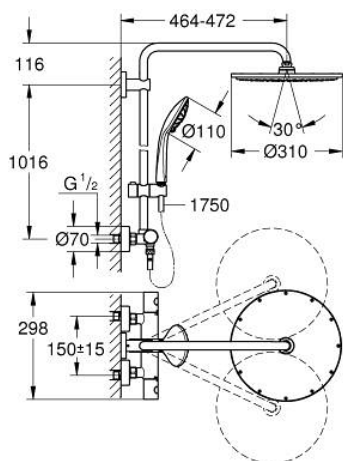

26 075 000 EUPHORIA SYSTEM 310 SHOWER SYSTEM WITH THERMOSTATIC MIXER FOR WALL MOUNTING

PRODUCT DESCRIPTION

- Colour: chrome
- Consisting of:
 - horizontal swivable 450 mm shower arm
 - exposed thermostat with Aquadimmer function
- Allows change between:
 - Rainshower Cosmopolitan 310 metal head shower (27 477)
 - Spray pattern: Rain
- With ball joint
- Rotation angle $\pm 15^\circ$
- hand shower Euphoria 110 Massage (27 221)
- maximum flow rate (at 3 bar): 13.5 l/min
- adjustable in height with gliding element
- shower hose Silverflex 1750 mm 1/2" x 1/2" (28 388)
- GROHE TurboStat - compact cartridge with wax thermoelement
- GROHE SafeStop - safety button at 38°C
- GROHE SafeStop Plus - optional temperature limiter at 43°C included
- GROHE DreamSpray - perfect spray pattern
- GROHE LongLife finish
- Inner WaterGuide - inner insulation for surface protection
- GROHE SpeedClean - effortless limescale removal
- TwistStop - to prevent hose from twisting
- GROHE MetalGrip ergonomically shaped metal handles
- Suitable for instantaneous heaters from 18 kW/h
- minimum flow rate 7 l/min
- optional upgrade: GROHE EasyReach tray (26 362), sold separately