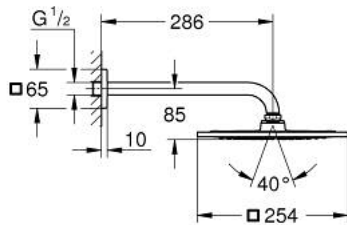

## 26 070 000 RAINSHOWER F-SERIES 10" 254 X 254 HEAD SHOWER SET 275 MM, 1 SPRAY

### PRODUCT DESCRIPTION

- Colour: chrome
- Consisting of:
  - head shower Rainshower F-Series 254 (27 285)
  - material: metal
  - 1 spray pattern: Rain
  - shower arm Rainshower 286 mm (27 488)
- GROHE EcoJoy 9,5 l/min flow limiter
- GROHE DreamSpray - perfect spray pattern
- GROHE LongLife finish
- GROHE SpeedClean - effortless limescale removal
- suitable for instantaneous heater
- min. recommended pressure 1.0 bar

26 070 000 **RAINSHOWER F-SERIES 10" 254 X 254 HEAD SHOWER SET 275 MM, 1 SPRAY**

**SPARE PARTS**, November 2012 – now

1: Escutcheon (Spare part-nr. 48118000)

2: Replacement part set (Spare part-nr. 45933000)