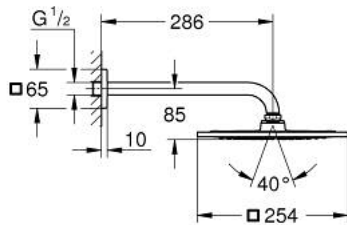

26 070 000 RAINSHOWER F-SERIES 10" 254 X 254 HEAD SHOWER SET 275 MM, 1 SPRAY

PRODUCT DESCRIPTION

- Colour: chrome
- Consisting of:
 - head shower Rainshower F-Series 254 (27 285)
 - material: metal
 - 1 spray pattern: Rain
 - shower arm Rainshower 286 mm (27 488)
- 9.5 l/min flow limiter
- GROHE DreamSpray - perfect spray pattern
- GROHE LongLife finish
- GROHE SpeedClean - effortless limescale removal
- suitable for instantaneous heater
- min. recommended pressure 1.0 bar

26 070 000 **RAINSHOWER F-SERIES 10" 254 X 254 HEAD SHOWER SET 275 MM, 1 SPRAY**

SPARE PARTS, November 2012 – now

1: Escutcheon (Spare part-nr. 48118000)

2: Replacement part set (Spare part-nr. 45933000)