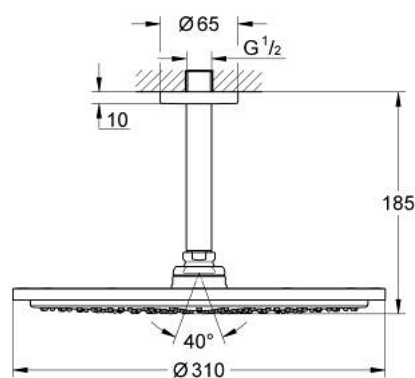

26 067 GN0 RAINSHOWER COSMOPOLITAN 310 HEAD SHOWER SET CEILING 142 MM, 1 SPRAY

PRODUCT DESCRIPTION

- Colour: Brushed cool sunrise
- Consisting of:
 - head shower Rainshower Cosmopolitan 310
 - material: metal
 - Spray pattern: Rain
 - maximum flow rate (at 3 bar): 8 l/min
 - Rainshower shower arm ceiling 142 mm
 - GROHE EcoJoy - less water, perfect flow
 - GROHE DreamSpray - perfect spray pattern
 - GROHE LongLife finish
 - GROHE SpeedClean - effortless limescale removal
 - suitable for instantaneous heater
 - min. recommended pressure 1.0 bar

26 067 GN0 **RAINSHOWER COSMOPOLITAN 310 HEAD SHOWER SET CEILING 142 MM, 1
SPRAY**

SPARE PARTS, November 2016 – now

1: escutcheon (Spare part-nr. 11741GN0)

2: Replacement part set (Spare part-nr. 45933000)