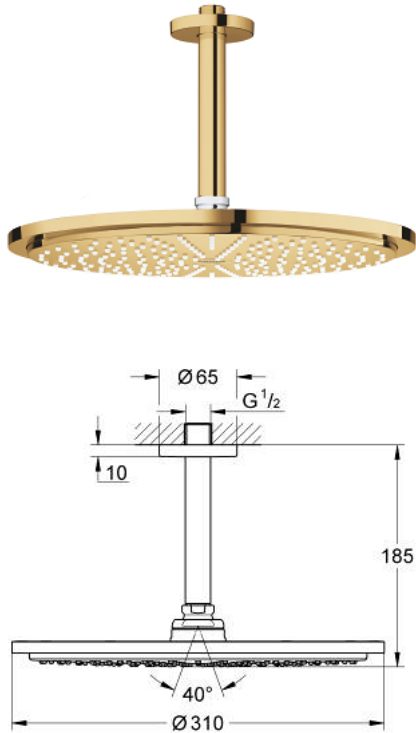

26 067 GL0 RAINSHOWER COSMOPOLITAN 310 HEAD SHOWER SET CEILING 142 MM, 1 SPRAY

PRODUCT DESCRIPTION

- Colour: Cool sunrise
- Consisting of:
 - head shower Rainshower Cosmopolitan 310
- material: metal
- Spray pattern: Rain
- maximum flow rate (at 3 bar): 8 l/min
- Rainshower shower arm ceiling 142 mm
- GROHE EcoJoy - less water, perfect flow
- GROHE DreamSpray - perfect spray pattern
- GROHE LongLife finish
- GROHE SpeedClean - effortless limescale removal
- suitable for instantaneous heater
- min. recommended pressure 1.0 bar

26 067 GL0 RAINSHOWER COSMOPOLITAN 310 HEAD SHOWER SET CEILING 142 MM, 1
SPRAY

SPARE PARTS, November 2016 – now

1: escutcheon (Spare part-nr. 11741GL0)

2: Replacement part set (Spare part-nr. 45933000)