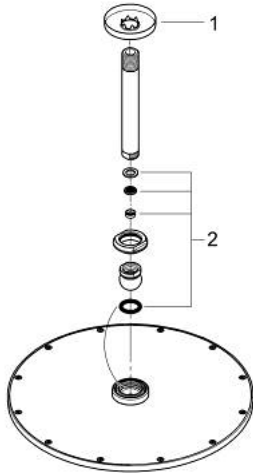

26 067 GL0 RAINSHOWER COSMOPOLITAN 310 HEAD SHOWER SET CEILING 142 MM, 1 SPRAY

PRODUCT DESCRIPTION

- Colour: Cool sunrise
- Consisting of:
 - head shower Rainshower Cosmopolitan 310
- material: metal
- Spray pattern: Rain
- maximum flow rate (at 3 bar): 8 l/min
- Rainshower shower arm ceiling 142 mm
- GROHE EcoJoy - less water, perfect flow
- GROHE DreamSpray - perfect spray pattern
- GROHE LongLife finish
- GROHE SpeedClean - effortless limescale removal
- suitable for instantaneous heater
- min. recommended pressure 1.0 bar

26 067 GL0 RAINSHOWER COSMOPOLITAN 310 HEAD SHOWER SET CEILING 142 MM, 1
SPRAY

SPARE PARTS, November 2016 – now

1: escutcheon (Spare part-nr. 11741GL0)

2: Replacement part set (Spare part-nr. 45933000)