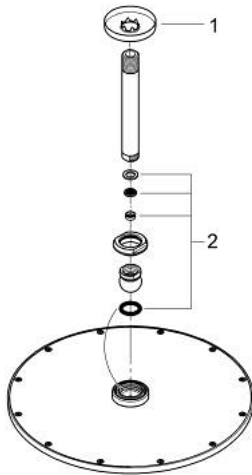

26 067 EN0 RAINSHOWER COSMOPOLITAN 310 HEAD SHOWER SET CEILING 142 MM, 1 SPRAY

PRODUCT DESCRIPTION

- Colour: Brushed nickel
- Consisting of:
 - head shower Rainshower Cosmopolitan 310
- material: metal
- 1 spray pattern: Rain
- maximum flow rate (at 3 bar): 8 l/min
- Rainshower shower arm ceiling 142 mm
- GROHE EcoJoy - less water, perfect flow
- GROHE DreamSpray - perfect spray pattern
- GROHE LongLife finish
- GROHE SpeedClean - effortless limescale removal
- suitable for instantaneous heater
- min. recommended pressure 1.0 bar

26 067 EN0 **RAINSHOWER COSMOPOLITAN 310 HEAD SHOWER SET CEILING 142 MM, 1
SPRAY**

SPARE PARTS, November 2016 – now

1: Escutcheon (Spare part-nr. 11741EN0)

2: Replacement part set (Spare part-nr. 45933000)