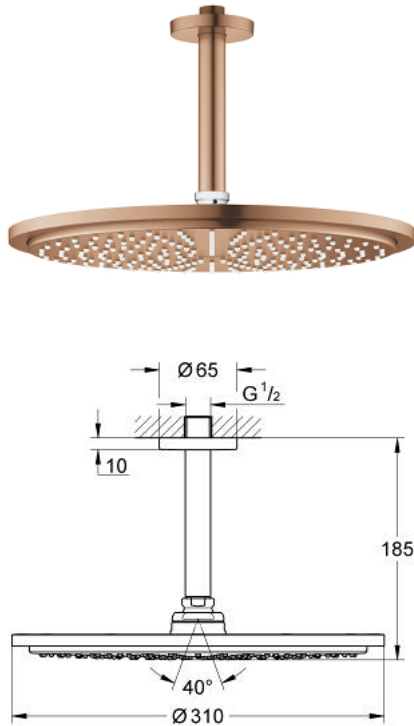

## 26 067 DL0 RAINSHOWER COSMOPOLITAN 310 HEAD SHOWER SET CEILING 142 MM, 1 SPRAY

### PRODUCT DESCRIPTION

- Colour: Brushed warm sunset
- Consisting of:
  - head shower Rainshower Cosmopolitan 310
  - material: metal
  - Spray pattern: Rain
  - maximum flow rate (at 3 bar): 8 l/min
  - Rainshower shower arm ceiling 142 mm
  - GROHE EcoJoy - less water, perfect flow
  - GROHE DreamSpray - perfect spray pattern
  - GROHE LongLife finish
  - GROHE SpeedClean - effortless limescale removal
  - suitable for instantaneous heater
  - min. recommended pressure 1.0 bar

26 067 DL0 **RAINSHOWER COSMOPOLITAN 310 HEAD SHOWER SET CEILING 142 MM, 1  
SPRAY**

**SPARE PARTS**, November 2016 – now

1: escutcheon (Spare part-nr. 11741DL0)

2: Replacement part set (Spare part-nr. 45933000)