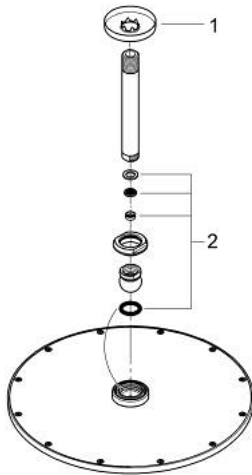

26 067 DC0 RAINSHOWER COSMOPOLITAN 310 HEAD SHOWER SET CEILING 142 MM, 1 SPRAY

PRODUCT DESCRIPTION

- Colour: supersteel
- Consisting of:
 - head shower Rainshower Cosmopolitan 310
- material: metal
- Spray pattern: Rain
- maximum flow rate (at 3 bar): 8 l/min
- Rainshower shower arm ceiling 142 mm
- GROHE EcoJoy - less water, perfect flow
- GROHE DreamSpray - perfect spray pattern
- GROHE LongLife finish
- GROHE SpeedClean - effortless limescale removal
- suitable for instantaneous heater
- min. recommended pressure 1.0 bar

26 067 DC0 **RAINSHOWER COSMOPOLITAN 310 HEAD SHOWER SET CEILING 142 MM, 1
SPRAY**

SPARE PARTS, January 2016 – now

1: Escutcheon (Spare part-nr. 11741DC0)

2: Replacement part set (Spare part-nr. 45933000)