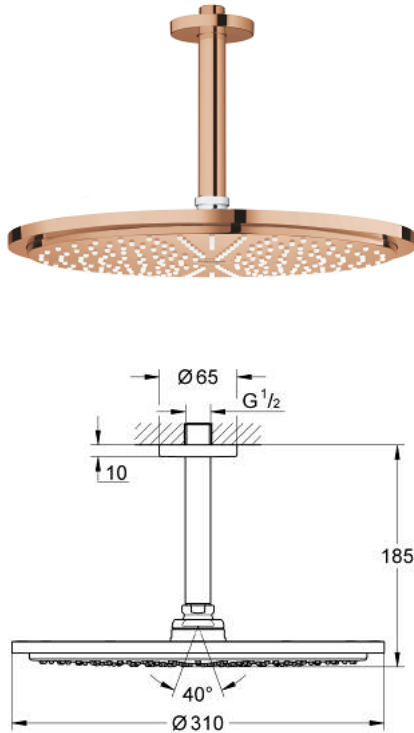

26 067 DA0 RAINSHOWER COSMOPOLITAN 310 HEAD SHOWER SET CEILING 142 MM, 1 SPRAY

PRODUCT DESCRIPTION

- Colour: Warm sunset
- Consisting of:
 - head shower Rainshower Cosmopolitan 310
- material: metal
- Spray pattern: Rain
- maximum flow rate (at 3 bar): 8 l/min
- Rainshower shower arm ceiling 142 mm
- GROHE EcoJoy - less water, perfect flow
- GROHE DreamSpray - perfect spray pattern
- GROHE LongLife finish
- GROHE SpeedClean - effortless limescale removal
- suitable for instantaneous heater
- min. recommended pressure 1.0 bar

26 067 DA0 **RAINSHOWER COSMOPOLITAN 310 HEAD SHOWER SET CEILING 142 MM, 1
SPRAY**

SPARE PARTS, November 2016 – now

1: escutcheon (Spare part-nr. 11741DA0)

2: Replacement part set (Spare part-nr. 45933000)