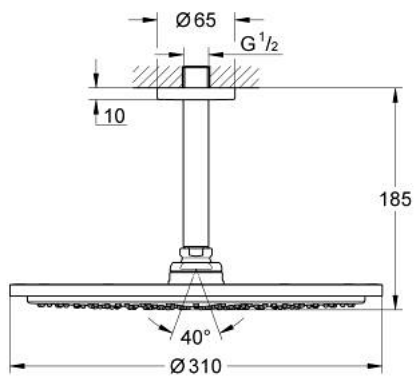

26 067 BE0 RAINSHOWER COSMOPOLITAN 310 HEAD SHOWER SET CEILING 142 MM, 1 SPRAY

PRODUCT DESCRIPTION

- Colour: Polished nickel
- Consisting of:
 - head shower Rainshower Cosmopolitan 310
 - material: metal
 - 1 spray pattern: Rain
- maximum flow rate (at 3 bar): 8 l/min
- Rainshower shower arm ceiling 142 mm
- GROHE EcoJoy - less water, perfect flow
- GROHE DreamSpray - perfect spray pattern
- GROHE LongLife finish
- GROHE SpeedClean - effortless limescale removal
- suitable for instantaneous heater
- min. recommended pressure 1.0 bar

26 067 BE0 **RAINSHOWER COSMOPOLITAN 310 HEAD SHOWER SET CEILING 142 MM, 1
SPRAY**

SPARE PARTS, November 2016 – now

1: Escutcheon (Spare part-nr. 11741BE0)

2: Replacement part set (Spare part-nr. 45933000)