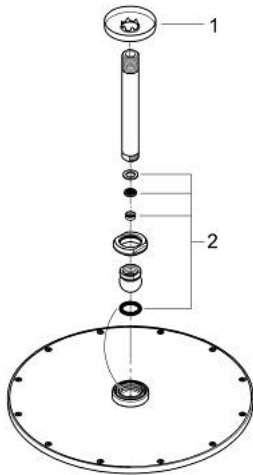

26 067 A00 RAINSHOWER COSMOPOLITAN 310 HEAD SHOWER SET CEILING 142 MM, 1 SPRAY

PRODUCT DESCRIPTION

- Colour: Hard graphite
- Consisting of:
 - head shower Rainshower Cosmopolitan 310
- material: metal
- Spray pattern: Rain
- maximum flow rate (at 3 bar): 8 l/min
- Rainshower shower arm ceiling 142 mm
- GROHE EcoJoy - less water, perfect flow
- GROHE DreamSpray - perfect spray pattern
- GROHE LongLife finish
- GROHE SpeedClean - effortless limescale removal
- suitable for instantaneous heater
- min. recommended pressure 1.0 bar

26 067 A00 **RAINSHOWER COSMOPOLITAN 310 HEAD SHOWER SET CEILING 142 MM, 1
SPRAY**

SPARE PARTS, November 2016 – now

1: escutcheon (Spare part-nr. 11741A00)

2: Replacement part set (Spare part-nr. 45933000)