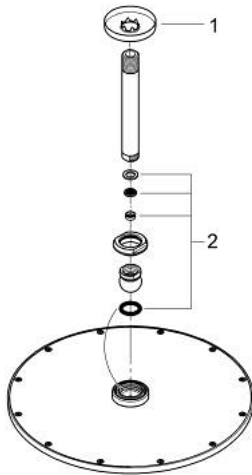

26 067 000 RAINSHOWER COSMOPOLITAN 310 HEAD SHOWER SET CEILING 142 MM, 1 SPRAY

PRODUCT DESCRIPTION

- Colour: chrome
- Consisting of:
 - head shower Rainshower Cosmopolitan 310 (27 478 000)
- material: metal
- Spray pattern: Rain
- maximum flow rate (at 3 bar): 8 l/min
- Rainshower shower arm ceiling 142 mm (28 724)
- GROHE EcoJoy - less water, perfect flow
- GROHE DreamSpray - perfect spray pattern
- GROHE LongLife finish
- GROHE SpeedClean - effortless limescale removal
- suitable for instantaneous heater
- min. recommended pressure 1.0 bar

26 067 000 **RAINSHOWER COSMOPOLITAN 310 HEAD SHOWER SET CEILING 142 MM, 1
SPRAY**

SPARE PARTS, November 2012 – now

1: Escutcheon (Spare part-nr. 11741000)

2: Replacement part set (Spare part-nr. 45933000)