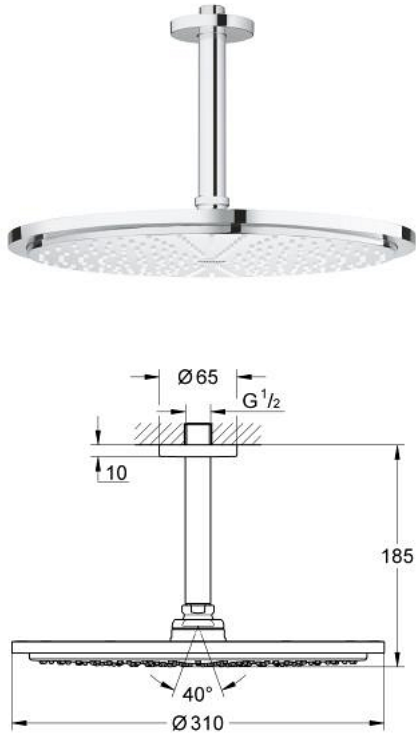

26 067 000 RAINSHOWER COSMOPOLITAN 310 HEAD SHOWER SET CEILING 142 MM, 1 SPRAY

PRODUCT DESCRIPTION

- Colour: chrome
- Consisting of:
 - head shower Rainshower Cosmopolitan 310 (27 478 000)
- material: metal
- Spray pattern: Rain
- maximum flow rate (at 3 bar): 8 l/min
- Rainshower shower arm ceiling 142 mm (28 724)
- GROHE EcoJoy - less water, perfect flow
- GROHE DreamSpray - perfect spray pattern
- GROHE LongLife finish
- GROHE SpeedClean - effortless limescale removal
- suitable for instantaneous heater
- min. recommended pressure 1.0 bar

26 067 000 **RAINSHOWER COSMOPOLITAN 310 HEAD SHOWER SET CEILING 142 MM, 1
SPRAY**

SPARE PARTS, November 2012 – now

1: Escutcheon (Spare part-nr. 11741000)

2: Replacement part set (Spare part-nr. 45933000)