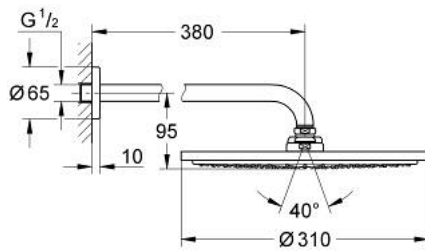

## 26 066 EN0 RAINSHOWER COSMOPOLITAN 310 HEAD SHOWER SET 380 MM, 1 SPRAY

### PRODUCT DESCRIPTION

- Colour: Brushed nickel
- Consisting of:
  - head shower Rainshower Cosmopolitan 310
  - material: metal
  - 1 spray pattern: Rain
  - maximum flow rate (at 3 bar): 8 l/min
  - shower arm Rainshower 380 mm
- GROHE EcoJoy - less water, perfect flow
- GROHE DreamSpray - perfect spray pattern
- GROHE LongLife finish
- GROHE SpeedClean - effortless limescale removal
- suitable for instantaneous heater
- min. recommended pressure 1.0 bar

26 066 EN0 **RAINSHOWER COSMOPOLITAN 310 HEAD SHOWER SET 380 MM, 1 SPRAY**

**SPARE PARTS**, November 2016 – now

1: Escutcheon (Spare part-nr. 11741EN0)

2: Replacement part set (Spare part-nr. 48469000)