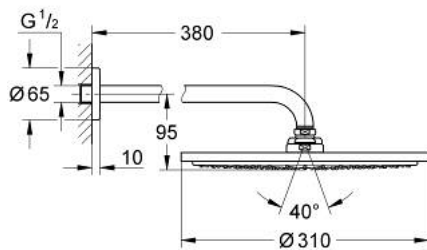

## 26 066 BE0 RAINSHOWER COSMOPOLITAN 310 HEAD SHOWER SET 380 MM, 1 SPRAY

### PRODUCT DESCRIPTION

- Colour: Polished nickel
- Consisting of:
  - head shower Rainshower Cosmopolitan 310
  - material: metal
  - 1 spray pattern: Rain
  - maximum flow rate (at 3 bar): 8 l/min
  - shower arm Rainshower 380 mm
- GROHE EcoJoy - less water, perfect flow
- GROHE DreamSpray - perfect spray pattern
- GROHE LongLife finish
- GROHE SpeedClean - effortless limescale removal
- suitable for instantaneous heater
- min. recommended pressure 1.0 bar

26 066 BE0 **RAINSHOWER COSMOPOLITAN 310 HEAD SHOWER SET 380 MM, 1 SPRAY**

**SPARE PARTS**, November 2016 – now

1: Escutcheon (Spare part-nr. 11741BE0)

2: Replacement part set (Spare part-nr. 45933000)