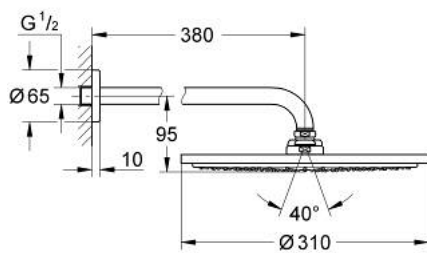

26 066 AL0 RAINSHOWER COSMOPOLITAN 310 HEAD SHOWER SET 380 MM, 1 SPRAY

PRODUCT DESCRIPTION

- Colour: Brushed hard graphite
- Consisting of:
 - head shower Rainshower Cosmopolitan 310
 - material: metal
 - Spray pattern: Rain
 - maximum flow rate (at 3 bar): 8 l/min
 - shower arm Rainshower 380 mm
- GROHE EcoJoy - less water, perfect flow
- GROHE DreamSpray - perfect spray pattern
- GROHE LongLife finish
- GROHE SpeedClean - effortless limescale removal
- suitable for instantaneous heater
- min. recommended pressure 1.0 bar

26 066 AL0 RAINSHOWER COSMOPOLITAN 310 HEAD SHOWER SET 380 MM, 1 SPRAY

SPARE PARTS, November 2016 – now

1: Escutcheon (Spare part-nr. 11741AL0)

2: Replacement part set (Spare part-nr. 45933000)