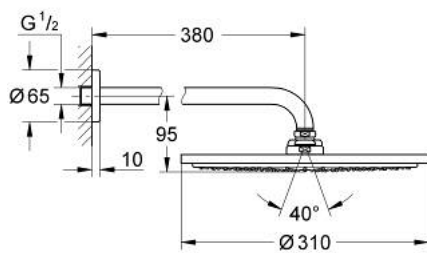

26 066 000 RAINSHOWER COSMOPOLITAN 310 HEAD SHOWER SET 380 MM, 1 SPRAY

PRODUCT DESCRIPTION

- Colour: chrome
- Consisting of:
 - head shower Rainshower Cosmopolitan 310 (27 478 000)
- material: metal
- Spray pattern: Rain
- maximum flow rate (at 3 bar): 8 l/min
- Shower arm Rainshower 380 mm (28 361)
- GROHE EcoJoy - less water, perfect flow
- GROHE DreamSpray - perfect spray pattern
- GROHE LongLife finish
- GROHE SpeedClean - effortless limescale removal
- suitable for instantaneous heater
- min. recommended pressure 1.0 bar

26 066 000 **RAINSHOWER COSMOPOLITAN 310 HEAD SHOWER SET 380 MM, 1 SPRAY**

SPARE PARTS, November 2012 – now

1: Escutcheon (Spare part-nr. 11741000)

2: Replacement part set (Spare part-nr. 45933000)