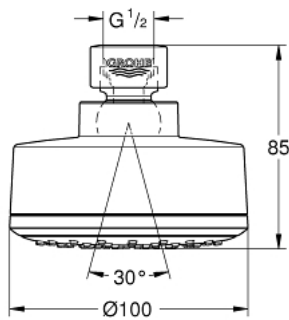

26 051 001 TEMPESTA COSMOPOLITAN 100 HEAD SHOWER 1 SPRAY

PRODUCT DESCRIPTION

- Colour: chrome
- Spray pattern: Rain
- maximum flow rate (at 3 bar): 5.5 l/min
- ball joint $\pm 15^\circ$ rotatable
- connection thread $\frac{1}{2}$ "
- GROHE EcoJoy - less water, perfect flow
- GROHE DreamSpray - perfect spray pattern
- GROHE LongLife finish
- GROHE SpeedClean - effortless limescale removal
- Inner WaterGuide - inner insulation for surface protection

26 051 001 TEMPESTA COSMOPOLITAN 100 HEAD SHOWER 1 SPRAY

SPARE PARTS, March 2017 – now

1: Fibre seal dia. Ø 18,5 x Ø 12 x 2 (Spare part-nr. 0138900M)

2: Dirt strainer (Spare part-nr. 48007000)