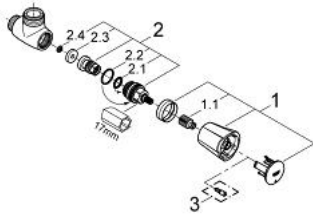

26 010 001 **COSTA L SHOWER BIBTAP, 1/2"**

PRODUCT DESCRIPTION

- Colour: chrome
- Wall mounted
- Metal handle
- Heat-insulated
- marking: blue
- GROHE Long-Life headpart
- shower outlet 3/4"
- GROHE LongLife finish

26 010 001 COSTA L SHOWER BIBTAP, 1/2"

SPARE PARTS, June 2007 – now

- 1: Handle (Spare part-nr. 45994000)
 - 1.1: Snap insert (Spare part-nr. 0538600M)
 - 2: 1/2" cartridge with lever handle (Spare part-nr. 07146000)
 - 2.1: O-ring (6 x 2mm) (Spare part-nr. 0128300M)
 - 2.2: O-ring (18,2 x 1,7mm) (Spare part-nr. 0392400M)
 - 2.3: Seal (Spare part-nr. 0529100M)
 - 3: Screw for Costa/Avina products (Spare part-nr. 48013000)*
- * Optional accessories