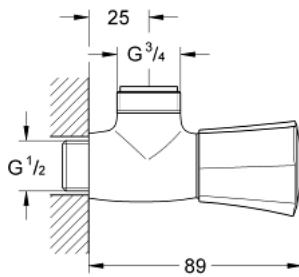

26 010 001 **COSTA L SHOWER BIBTAP, 1/2"**

PRODUCT DESCRIPTION

- Colour: chrome
- Wall mounted
- Metal handle
- Heat-insulated
- marking: blue
- GROHE Long-Life headpart
- shower outlet 3/4"
- GROHE LongLife finish

26 010 001 COSTA L SHOWER BIBTAP, 1/2"

SPARE PARTS, June 2007 – now

- 1: Handle (Spare part-nr. 45994000)
 - 1.1: Snap insert (Spare part-nr. 0538600M)
 - 2: 1/2" cartridge with lever handle (Spare part-nr. 07146000)
 - 2.1: O-ring (6 x 2mm) (Spare part-nr. 0128300M)
 - 2.2: O-ring (18,2 x 1,7mm) (Spare part-nr. 0392400M)
 - 2.3: Seal (Spare part-nr. 0529100M)
 - 3: Screw for Costa/Avina products (Spare part-nr. 48013000)*
- * Optional accessories