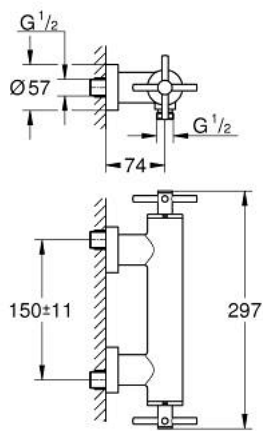

26 003 003 ATRIO SHOWER MIXER 1/2"

PRODUCT DESCRIPTION

- Colour: chrome
- Wall mounted
- Ceramic headparts 1/2", 90°
- GROHE LongLife finish
- Shower outlet 1/2"
- 1/2" integrated non-return valves in the shower outlet
- Covered S-unions
- Protected against backflow
- Without shower set
- with cross handles
- Two different sets of caps included. One set with "H" and "C" marking, one set without marking.

26 003 003 ATRIO SHOWER MIXER 1/2"

SPARE PARTS, October 2018 – now

- 1: Handles (pair) (Spare part-nr. 48406000)
- 2: Ceramic cartridge (Spare part-nr. 45883000)
- 2.1: O-ring (18,2 x 1,7mm) (Spare part-nr. 0392400M)
- 3: Non-return valve (Spare part-nr. 08565000)
- 4: Ceramic cartridge (Spare part-nr. 45882000)
- 4.1: O-ring (18,2 x 1,7mm) (Spare part-nr. 0392400M)