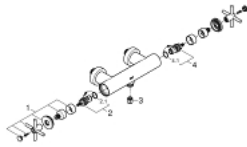

26 003 003 ATRIO SHOWER MIXER 1/2"

PRODUCT DESCRIPTION

- Colour: chrome
- Wall mounted
- Ceramic headparts 1/2", 90°
- GROHE LongLife finish
- Shower outlet 1/2"
- 1/2" integrated non-return valves in the shower outlet
- Covered S-unions
- Protected against backflow
- Without shower set
- with cross handles
- Two different sets of caps included. One set with "H" and "C" marking, one set without marking.

26 003 003 ATRIO SHOWER MIXER 1/2"

SPARE PARTS, October 2018 – now

- 1: Handles (pair) (Spare part-nr. 48406000)
- 2: Ceramic cartridge (Spare part-nr. 45883000)
- 2.1: O-ring (18,2 x 1,7mm) (Spare part-nr. 0392400M)
- 3: Non-return valve (Spare part-nr. 08565000)
- 4: Ceramic cartridge (Spare part-nr. 45882000)
- 4.1: O-ring (18,2 x 1,7mm) (Spare part-nr. 0392400M)