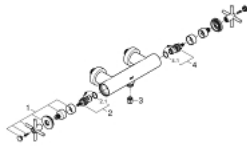

26 003 003 ATRIO SHOWER MIXER 1/2"

SPARE PARTS, October 2018 – now

- 1: Handles (pair) (Spare part-nr. 48406000)
- 2: Ceramic cartridge (Spare part-nr. 45883000)
- 2.1: O-ring (18,2 x 1,7mm) (Spare part-nr. 0392400M)
- 3: Non-return valve (Spare part-nr. 08565000)
- 4: Ceramic cartridge (Spare part-nr. 45882000)
- 4.1: O-ring (18,2 x 1,7mm) (Spare part-nr. 0392400M)

26 003 003 ATRIO SHOWER MIXER 1/2"

SPARE PARTS, April 2017 – October 2018

- 1: Handles (pair) (Spare part-nr. 48406000)
- 2: Ceramic cartridge (Spare part-nr. 45882000)
- 2.1: O-ring (18,2 x 1,7mm) (Spare part-nr. 0392400M)
- 3: Non-return valve (Spare part-nr. 08565000)