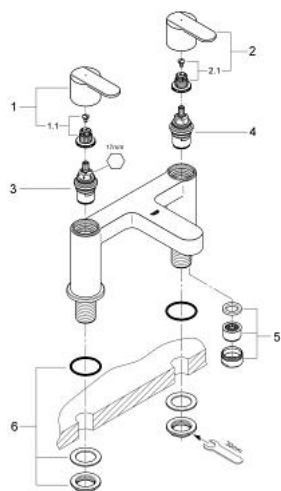

## 25 134 000 GET 1/2" TWO-HANDLE BATHTUB FAUCET

### PRODUCT DESCRIPTION

- Colour: chrome
- Deck mounted
- Metal handles
- 3/4" GROHE Long-Life cartridge
- GROHE LongLife finish

### SPARE PARTS, November 2010 – now

- 1: Get handle (red) (Spare part-nr. 48085000)
- 1.1: Repl. handle connection kit (Spare part-nr. 45186000)
- 1.1.1: O-ring (18,2 x 1,7mm) (Spare part-nr. 0392400M)
- 2: Get handle (blue) (Spare part-nr. 48086000)
- 2.1: Repl. handle connection kit (Spare part-nr. 45186000)
- 3: 180° Ceramic cartridge (right) (Spare part-nr. 45887000)
- 4: 180° Ceramic cartridge (right) (Spare part-nr. 45888000)
- 5: Flow straightener (Spare part-nr. 46164000)
- 6: Repl. shank fastener (Spare part-nr. 45163000)