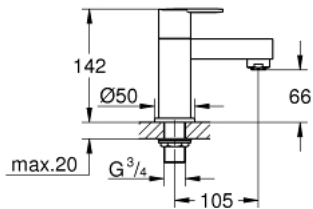

## 25 134 000 GET 1/2" TWO-HANDLE BATHTUB FAUCET

### PRODUCT DESCRIPTION

- Colour: chrome
- Deck mounted
- Metal handles
- 3/4" GROHE Long-Life cartridge
- GROHE LongLife finish

### SPARE PARTS, November 2010 – now

- 1: Get handle (red) (Spare part-nr. 48085000)
- 1.1: Repl. handle connection kit (Spare part-nr. 45186000)
- 1.1.1: O-ring (18,2 x 1,7mm) (Spare part-nr. 0392400M)
- 2: Get handle (blue) (Spare part-nr. 48086000)
- 2.1: Repl. handle connection kit (Spare part-nr. 45186000)
- 3: 180° Ceramic cartridge (right) (Spare part-nr. 45887000)
- 4: 180° Ceramic cartridge (right) (Spare part-nr. 45888000)
- 5: Flow straightener (Spare part-nr. 46164000)
- 6: Repl. shank fastener (Spare part-nr. 45163000)