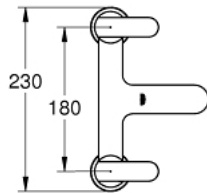

## 25 134 000 GET 1/2" TWO-HANDLE BATHTUB FAUCET

### PRODUCT DESCRIPTION

- Colour: chrome
- Deck mounted
- Metal handles
- 3/4" GROHE Long-Life cartridge
- GROHE LongLife finish

### SPARE PARTS, November 2010 – now

- 1: Get handle (red) (Spare part-nr. 48085000)
- 1.1: Repl. handle connection kit (Spare part-nr. 45186000)
- 1.1.1: O-ring (18,2 x 1,7mm) (Spare part-nr. 0392400M)
- 2: Get handle (blue) (Spare part-nr. 48086000)
- 2.1: Repl. handle connection kit (Spare part-nr. 45186000)
- 3: 180° Ceramic cartridge (right) (Spare part-nr. 45887000)
- 4: 180° Ceramic cartridge (right) (Spare part-nr. 45888000)
- 5: Flow straightener (Spare part-nr. 46164000)
- 6: Repl. shank fastener (Spare part-nr. 45163000)