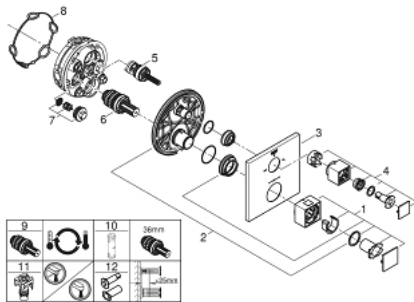

## 24 155 000 GROHTHERM CUBE THERMOSTATIC BATH TUB MIXER FOR 2 OUTLETS WITH INTEGRATED SHUT OFF/DIVERTER VALVE

### PRODUCT DESCRIPTION

- Colour: chrome
- trim set for GROHE Rapido SmartBox (35 600/35 604)
- GROHE TurboStat - compact cartridge with wax thermostatic element
- GROHE LongLife finish
- Wall escutcheon with GROHE FastFixation (covered escutcheon and shaft sealing, covered fixing)
- Escudo de metal, retroactivamente 6° ajustable
- printed hand shower and bath filler symbol
- GROHE SafeStop - safety button at 38°C
- GROHE SafeStop Plus - optional temperature limiter at 43°C or 46°C included
- GROHE AquaDimmer, integrated shut off/diverter valve
- without roughing-in set 35 600/35 604 (please order separately)
- flow performance: outlet B = 27 l/min outlet C = 30 l/min

### SPARE PARTS, January 2018 – June 2021

- 1: Temperature control handle (Spare part-nr. 49091000)
- 2: Mounting plate (Spare part-nr. 49080000)
- 3: Escutcheon (Spare part-nr. 49103000)
- 4: Aquadimmer shut-off handle (Spare part-nr. 49092000)
- 5: Aquadimmer (Spare part-nr. 49084000)
- 6: 3/4" Thermostatic compact cartridge (Spare part-nr. 49028000)
- 7: Non-return valve (Spare part-nr. 49085000)
- 8: Seal (Spare part-nr. 48360000)
- 9: 3/4" Reversed TurboStat Cartridge (Spare part-nr. 49003000)\*
- 10: Socket Spanner (Spare part-nr. 49059000)\*
- 11: **Service Stops** (Spare part-nr. 1405300M)\*
- 12: Universal extension set 2-handle thermostats, 25 mm (Spare part-nr. 14058000)\*