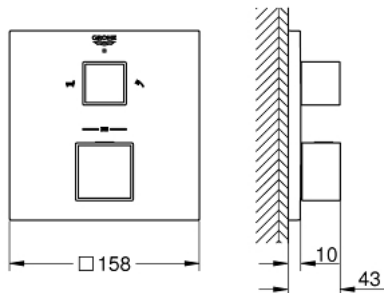

### PRODUCT DESCRIPTION

- Colour: chrome
- trim set for GROHE Rapido SmartBox (35 600/35 604)
- GROHE TurboStat - compact cartridge with wax thermostatic element
- GROHE LongLife finish
- Wall escutcheon with GROHE FastFixation (covered escutcheon and shaft sealing, covered fixing)
- Escudo de metal, retroactivamente 6° ajustable
- printed hand shower and bath filler symbol
- GROHE SafeStop - safety button at 38°C
- GROHE SafeStop Plus - optional temperature limiter at 43°C or 46°C included
- GROHE AquaDimmer, integrated shut off/diverter valve
- without roughing-in set 35 600/35 604 (please order separately)
- flow performance: outlet B = 27 l/min outlet C = 30 l/min