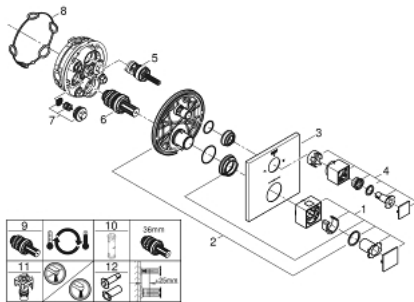

24 154 000 GROHTHERM CUBE THERMOSTATIC SHOWER MIXER FOR 2 OUTLETS WITH INTEGRATED SHUT OFF/DIVERTER VALVE

PRODUCT DESCRIPTION

- Colour: chrome
- trim set for GROHE Rapido SmartBox (35 600/35 604)
- GROHE TurboStat - compact cartridge with wax thermostatic element
- GROHE LongLife finish
- Wall escutcheon with GROHE FastFixation (covered escutcheon and shaft sealing, covered fixing)
- Escudo de metal, retroactivamente 6° ajustable
- printed head and hand shower symbol
- GROHE SafeStop - safety button at 38°C
- GROHE SafeStop Plus - optional temperature limiter at 43°C or 46°C included
- GROHE AquaDimmer, integrated shut off/diverter valve
- without roughing-in set 35 600/35 604 (please order separately)
- flow performance: outlet B = 27 l/min outlet C = 30 l/min

24 154 000 GROHTHERM CUBE THERMOSTATIC SHOWER MIXER FOR 2 OUTLETS WITH INTEGRATED SHUT OFF/DIVERTER VALVE

SPARE PARTS, January 2018 – June 2021

- 1: Temperature control handle (Spare part-nr. 49091000)
- 2: Mounting plate (Spare part-nr. 49080000)
- 3: Escutcheon (Spare part-nr. 49102000)
- 4: Aquadimmer shut-off handle (Spare part-nr. 49092000)
- 5: Aquadimmer (Spare part-nr. 49084000)
- 6: 3/4" Thermostatic compact cartridge (Spare part-nr. 49028000)
- 7: Non-return valve (Spare part-nr. 49085000)
- 8: Seal (Spare part-nr. 48360000)
- 9: 3/4" Reversed TurboStat Cartridge (Spare part-nr. 49003000)*
- 10: Socket Spanner (Spare part-nr. 49059000)*
- 11: **Service Stops** (Spare part-nr. 1405300M)*
- 12: Universal extension set 2-handle thermostats, 25 mm (Spare part-nr. 14058000)*