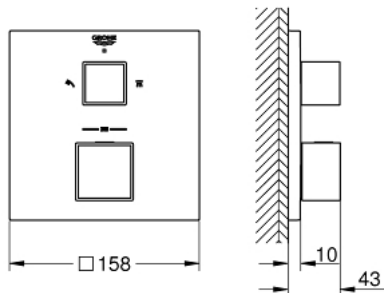

24 154 000 GROHTHERM CUBE THERMOSTATIC SHOWER MIXER FOR 2 OUTLETS WITH INTEGRATED SHUT OFF/DIVERTER VALVE

PRODUCT DESCRIPTION

- Colour: chrome
- trim set for GROHE Rapido SmartBox (35 600/35 604)
- GROHE TurboStat - compact cartridge with wax thermostatic element
- GROHE LongLife finish
- Wall escutcheon with GROHE FastFixation (covered escutcheon and shaft sealing, covered fixing)
- Escudo de metal, retroactivamente 6° ajustable
- printed head and hand shower symbol
- GROHE SafeStop - safety button at 38°C
- GROHE SafeStop Plus - optional temperature limiter at 43°C or 46°C included
- GROHE AquaDimmer, integrated shut off/diverter valve
- without roughing-in set 35 600/35 604 (please order separately)
- flow performance: outlet B = 27 l/min outlet C = 30 l/min

24 154 000 GROHTHERM CUBE THERMOSTATIC SHOWER MIXER FOR 2 OUTLETS WITH INTEGRATED SHUT OFF/DIVERTER VALVE

SPARE PARTS, January 2018 – June 2021

- 1: Temperature control handle (Spare part-nr. 49091000)
- 2: Mounting plate (Spare part-nr. 49080000)
- 3: Escutcheon (Spare part-nr. 49102000)
- 4: Aquadimmer shut-off handle (Spare part-nr. 49092000)
- 5: Aquadimmer (Spare part-nr. 49084000)
- 6: 3/4" Thermostatic compact cartridge (Spare part-nr. 49028000)
- 7: Non-return valve (Spare part-nr. 49085000)
- 8: Seal (Spare part-nr. 48360000)
- 9: 3/4" Reversed TurboStat Cartridge (Spare part-nr. 49003000)*
- 10: Socket Spanner (Spare part-nr. 49059000)*
- 11: **Service Stops** (Spare part-nr. 1405300M)*
- 12: Universal extension set 2-handle thermostats, 25 mm (Spare part-nr. 14058000)*