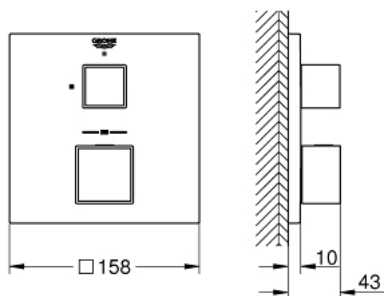

24 153 000 GROHTHERM CUBE THERMOSTATIC MIXER FOR 1 OUTLET WITH SHUT OFF VALVE

PRODUCT DESCRIPTION

- Colour: chrome
- trim set for GROHE Rapido SmartBox (35 600/35 604)
- GROHE TurboStat - compact cartridge with wax thermostatic element
- GROHE LongLife finish
- Wall escutcheon with GROHE FastFixation (covered escutcheon and shaft sealing, covered fixing)
- Escudo de metal, retroactivamente 6° ajustable
- GROHE SafeStop - safety button at 38°C
- GROHE SafeStop Plus - optional temperature limiter at 43°C or 46°C included
- Built-in check valve with dirt strainer
- ceramic stop valve, 120°
- without roughing-in set 35 600/35 604 (please order separately)
- flow performance: outlet B = 27 l/min outlet C = 30 l/min

24 153 000 GROHTHERM CUBE THERMOSTATIC MIXER FOR 1 OUTLET WITH SHUT OFF VALVE

SPARE PARTS, January 2018 – June 2021

- 1: Temperature control handle (Spare part-nr. 49091000)
- 2: Mounting plate (Spare part-nr. 49080000)
- 3: Escutcheon (Spare part-nr. 49109000)
- 4: Aquadimmer shut-off handle (Spare part-nr. 49092000)
- 5: Aquadimmer (Spare part-nr. 49084000)
- 6: 3/4" Thermostatic compact cartridge (Spare part-nr. 49028000)
- 7: Non-return valve (Spare part-nr. 49085000)
- 8: Seal (Spare part-nr. 48360000)
- 9: 3/4" Reversed TurboStat Cartridge (Spare part-nr. 49003000)*
- 10: Socket Spanner (Spare part-nr. 49059000)*
- 11: Service Stops (Spare part-nr. 1405300M)*
- 12: Universal extension set 2-handle thermostats, 25 mm (Spare part-nr. 14058000)*