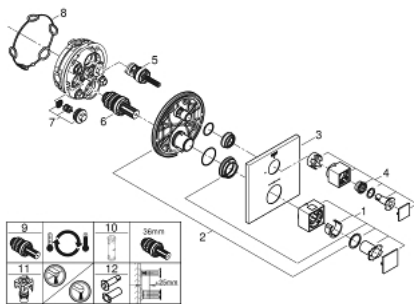

24 153 000 GROHTHERM CUBE THERMOSTATIC MIXER FOR 1 OUTLET WITH SHUT OFF VALVE

PRODUCT DESCRIPTION

- Colour: chrome
- trim set for GROHE Rapido SmartBox (35 600/35 604)
- GROHE TurboStat - compact cartridge with wax thermostatic element
- GROHE LongLife finish
- Wall escutcheon with GROHE FastFixation (covered escutcheon and shaft sealing, covered fixing)
- Escudo de metal, retroactivamente 6° ajustable
- GROHE SafeStop - safety button at 38°C
- GROHE SafeStop Plus - optional temperature limiter at 43°C or 46°C included
- Built-in check valve with dirt strainer
- ceramic stop valve, 120°
- without roughing-in set 35 600/35 604 (please order separately)
- flow performance: outlet B = 27 l/min outlet C = 30 l/min

24 153 000 GROHTHERM CUBE THERMOSTATIC MIXER FOR 1 OUTLET WITH SHUT OFF VALVE

SPARE PARTS, January 2018 – June 2021

- 1: Temperature control handle (Spare part-nr. 49091000)
- 2: Mounting plate (Spare part-nr. 49080000)
- 3: Escutcheon (Spare part-nr. 49109000)
- 4: Aquadimmer shut-off handle (Spare part-nr. 49092000)
- 5: Aquadimmer (Spare part-nr. 49084000)
- 6: 3/4" Thermostatic compact cartridge (Spare part-nr. 49028000)
- 7: Non-return valve (Spare part-nr. 49085000)
- 8: Seal (Spare part-nr. 48360000)
- 9: 3/4" Reversed TurboStat Cartridge (Spare part-nr. 49003000)*
- 10: Socket Spanner (Spare part-nr. 49059000)*
- 11: Service Stops (Spare part-nr. 1405300M)*
- 12: Universal extension set 2-handle thermostats, 25 mm (Spare part-nr. 14058000)*