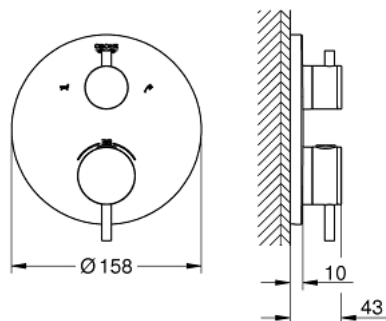

24 138 003 ATRIO THERMOSTATIC BATH TUB MIXER FOR 2 OUTLETS WITH INTEGRATED SHUT OFF/DIVERTER VALVE

PRODUCT DESCRIPTION

- Colour: chrome
- trim set for GROHE Rapido SmartBox (35 600/35 604)
- GROHE TurboStat - compact cartridge with wax thermoelement
- GROHE LongLife finish
- Wall escutcheon with GROHE FastFixation (covered escutcheon and shaft sealing, covered fixing)
- Escudo de metal, retroactivamente 6° ajustable
- printed hand shower and bath filler symbol
- GROHE SafeStop - safety button at 38°C
- GROHE SafeStop Plus - optional temperature limiter at 43°C or 46°C included
- GROHE AquaDimmer, integrated shut off/diverter valve
- Metal handles
- flow performance: outlet B = 27 l/min outlet C = 30 l/min
- Requires Rough-In Set (29 038 001) (sold separately)

24 138 003 ATRIO THERMOSTATIC BATH TUB MIXER FOR 2 OUTLETS WITH INTEGRATED SHUT OFF/DIVERTER VALVE

SPARE PARTS, January 2018 – now

- 1: Mounting plate (Spare part-nr. 49080000)
- 2: Temperature control handle (Spare part-nr. 49089000)
- 3: Escutcheon (Spare part-nr. 49075000)
- 4: Aquadimmer shut-off handle (Spare part-nr. 49090000)
- 5: Aquadimmer (Spare part-nr. 49084000)
- 6: 3/4" Thermostatic compact cartridge (Spare part-nr. 49028000)
- 7: Non-return valve (Spare part-nr. 49085000)
- 8: Seal (Spare part-nr. 48360000)
- 9: 3/4" Reversed TurboStat Cartridge (Spare part-nr. 49003000)*
- 10: **Service Stops** (Spare part-nr. 1405300M)*
- 11: Socket Spanner (Spare part-nr. 49059000)*
- 12: **Backflow protection combination (EN1717)** (Spare part-nr. 14055000)*
- 13: Universal extension set 2-handle thermostats, 25 mm (Spare part-nr. 14058000)*