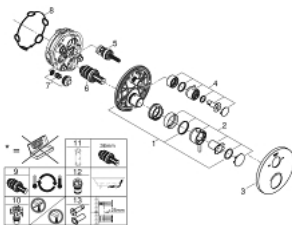

24 138 003 ATRIO THERMOSTATIC BATH TUB MIXER FOR 2 OUTLETS WITH INTEGRATED SHUT OFF/DIVERTER VALVE

PRODUCT DESCRIPTION

- Colour: chrome
- trim set for GROHE Rapido SmartBox (35 600/35 604)
- GROHE TurboStat - compact cartridge with wax thermoelement
- GROHE LongLife finish
- Wall escutcheon with GROHE FastFixation (covered escutcheon and shaft sealing, covered fixing)
- Escudo de metal, retroactivamente 6° ajustable
- printed hand shower and bath filler symbol
- GROHE SafeStop - safety button at 38°C
- GROHE SafeStop Plus - optional temperature limiter at 43°C or 46°C included
- GROHE AquaDimmer, integrated shut off/diverter valve
- Metal handles
- flow performance: outlet B = 27 l/min outlet C = 30 l/min
- Requires Rough-In Set (29 038 001) (sold separately)

24 138 003 ATRIO THERMOSTATIC BATH TUB MIXER FOR 2 OUTLETS WITH INTEGRATED SHUT OFF/DIVERTER VALVE

SPARE PARTS, January 2018 – now

- 1: Mounting plate (Spare part-nr. 49080000)
- 2: Temperature control handle (Spare part-nr. 49089000)
- 3: Escutcheon (Spare part-nr. 49075000)
- 4: Aquadimmer shut-off handle (Spare part-nr. 49090000)
- 5: Aquadimmer (Spare part-nr. 49084000)
- 6: 3/4" Thermostatic compact cartridge (Spare part-nr. 49028000)
- 7: Non-return valve (Spare part-nr. 49085000)
- 8: Seal (Spare part-nr. 48360000)
- 9: 3/4" Reversed TurboStat Cartridge (Spare part-nr. 49003000)*
- 10: **Service Stops** (Spare part-nr. 1405300M)*
- 11: Socket Spanner (Spare part-nr. 49059000)*
- 12: **Backflow protection combination (EN1717)** (Spare part-nr. 14055000)*
- 13: Universal extension set 2-handle thermostats, 25 mm (Spare part-nr. 14058000)*