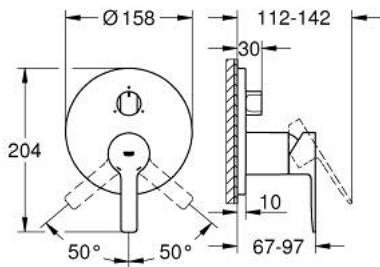

24 095 DC1 LINEARE SINGLE-LEVER MIXER WITH 3-WAY DIVERTER

PRODUCT DESCRIPTION

- Colour: supersteel
- trim set for GROHE Rapido SmartBox (35 600/35 604)
- GROHE SilkMove 46 mm ceramic cartridge
- GROHE LongLife finish
- Wall escutcheon with GROHE FastFixation (covered escutcheon and shaft sealing, covered fixing)
- Escudo de metal, retroactivamente 6° ajustable
- Metal lever
- 3-way diverter
- without roughing-in set 35 600/35 604 (please order separately)
- flow performance:outlet A = 27 l/min,outlet B = 27 l/min,outlet C = 27 l/min

24 095 DC1 LINEARE SINGLE-LEVER MIXER WITH 3-WAY DIVERTER

SPARE PARTS, January 2018 – now

- 1: Lever (Spare part-nr. 46988DC0)
- 2: Diverter knob, round (Spare part-nr. 48447DC0)
- 3: Escutcheon (Spare part-nr. 49105DC0)
- 4: Mounting plate (Spare part-nr. 49094000)
- 5: Cap (Spare part-nr. 09038DC0)
- 6: Cartridge (Spare part-nr. 46048000)
- 7: 3-Way Diverter Valve & Trim (Spare part-nr. 48448000)
- 8: Seal (Spare part-nr. 48360000)
- 9: Temperature limiter (Spare part-nr. 46308000)*
- 10: Universal extension set single-lever mixers, 25 mm (Spare part-nr. 1405600)*
- 11: Universal extension set single-lever mixers, 50 mm (Spare part-nr. 1405700)*