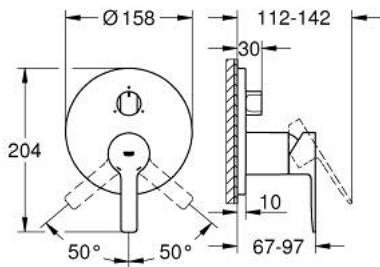

24 095 AL1 LINEARE SINGLE-LEVER MIXER WITH 3-WAY DIVERTER

PRODUCT DESCRIPTION

- Colour: Brushed hard graphite
- trim set for GROHE Rapido SmartBox (35 600/35 604)
- GROHE SilkMove 46 mm ceramic cartridge
- GROHE LongLife finish
- Wall escutcheon with GROHE FastFixation (covered escutcheon and shaft sealing, covered fixing)
- Escudo de metal, retroactivamente 6° ajustable
- Metal lever
- 3-way diverter
- without roughing-in set 35 600/35 604 (please order separately)
- flow performance:outlet A = 27 l/min,outlet B = 27 l/min,outlet C = 27 l/min

24 095 AL1 LINEARE SINGLE-LEVER MIXER WITH 3-WAY DIVERTER

SPARE PARTS, March 2019 – now

- 1: Lever (Spare part-nr. 46988AL0)
 - 2: Diverter knob, round (Spare part-nr. 48447AL0)
 - 3: Escutcheon (Spare part-nr. 49105AL0)
 - 4: Mounting plate (Spare part-nr. 49094000)
 - 5: Cap (Spare part-nr. 09038AL0)
 - 6: Cartridge (Spare part-nr. 46048000)
 - 7: 3-Way Diverter Valve & Trim (Spare part-nr. 48448000)
 - 8: Seal (Spare part-nr. 48360000)
 - 9: Temperature limiter (Spare part-nr. 46308000)*
 - 10: Universal extension set single-lever mixers, 25 mm (Spare part-nr. 14056000)*
 - 11: Universal extension set single-lever mixers, 50 mm (Spare part-nr. 14057000)*
- * Optional accessories