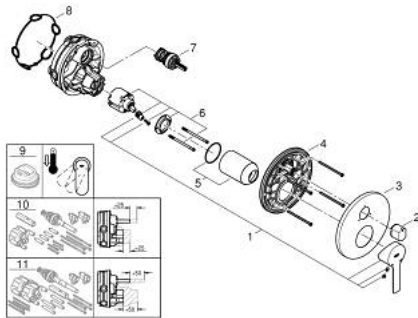

24 095 001 LINEARE SINGLE-LEVER MIXER WITH 3-WAY DIVERTER

PRODUCT DESCRIPTION

- Colour: chrome
- trim set for GROHE Rapido SmartBox (35 600/35 604)
- GROHE SilkMove 46 mm ceramic cartridge
- GROHE LongLife finish
- Wall escutcheon with GROHE FastFixation (covered escutcheon and shaft sealing, covered fixing)
- Escudo de metal, retroactivamente 6° ajustable
- Metal lever
- 3-way diverter
- without roughing-in set 35 600/35 604 (please order separately)
- flow performance:outlet A = 27 l/min,outlet B = 27 l/min,outlet C = 27 l/min

24 095 001 LINEARE SINGLE-LEVER MIXER WITH 3-WAY DIVERTER

SPARE PARTS, January 2018 – now

- 1: Lever (Spare part-nr. 46988000)
 - 2: Diverter knob, round (Spare part-nr. 48447000)
 - 3: Escutcheon (Spare part-nr. 49105000)
 - 4: Mounting plate (Spare part-nr. 49094000)
 - 5: Cap (Spare part-nr. 09038000)
 - 6: Cartridge (Spare part-nr. 46048000)
 - 7: 3-Way Diverter Valve & Trim (Spare part-nr. 48448000)
 - 8: Seal (Spare part-nr. 48360000)
 - 9: Temperature limiter (Spare part-nr. 46308000)*
 - 10: Universal extension set single-lever mixers, 25 mm (Spare part-nr. 14056000)*
 - 11: Universal extension set single-lever mixers, 50 mm (Spare part-nr. 14057000)*
- * Optional accessories