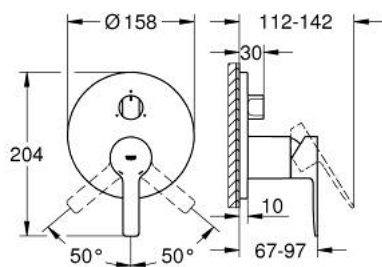

24 095 001 LINEARE SINGLE-LEVER MIXER WITH 3-WAY DIVERTER

PRODUCT DESCRIPTION

- Colour: chrome
- trim set for GROHE Rapido SmartBox (35 600/35 604)
- GROHE SilkMove 46 mm ceramic cartridge
- GROHE LongLife finish
- Wall escutcheon with GROHE FastFixation (covered escutcheon and shaft sealing, covered fixing)
- Escudo de metal, retroactivamente 6° ajustable
- Metal lever
- 3-way diverter
- without roughing-in set 35 600/35 604 (please order separately)
- flow performance:outlet A = 27 l/min,outlet B = 27 l/min,outlet C = 27 l/min

24 095 001 LINEARE SINGLE-LEVER MIXER WITH 3-WAY DIVERTER

SPARE PARTS, January 2018 – now

- 1: Lever (Spare part-nr. 46988000)
 - 2: Diverter knob, round (Spare part-nr. 48447000)
 - 3: Escutcheon (Spare part-nr. 49105000)
 - 4: Mounting plate (Spare part-nr. 49094000)
 - 5: Cap (Spare part-nr. 09038000)
 - 6: Cartridge (Spare part-nr. 46048000)
 - 7: 3-Way Diverter Valve & Trim (Spare part-nr. 48448000)
 - 8: Seal (Spare part-nr. 48360000)
 - 9: Temperature limiter (Spare part-nr. 46308000)*
 - 10: Universal extension set single-lever mixers, 25 mm (Spare part-nr. 14056000)*
 - 11: Universal extension set single-lever mixers, 50 mm (Spare part-nr. 14057000)*
- * Optional accessories