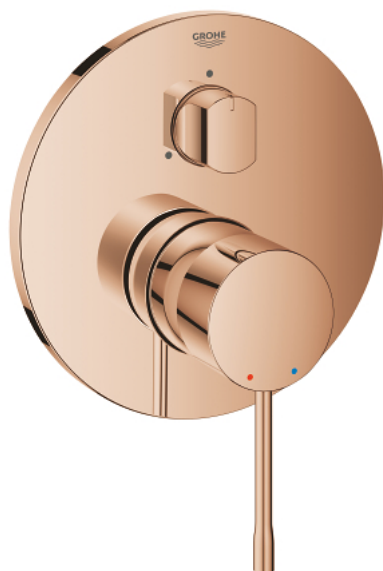

24 092 DA1 ESSENCE SINGLE-LEVER MIXER WITH 3-WAY DIVERTER

PRODUCT DESCRIPTION

- Colour: Warm sunset
- trim set for GROHE Rapido SmartBox (35 600/35 604)
- GROHE SilkMove 46 mm ceramic cartridge
- GROHE LongLife finish
- Wall escutcheon with GROHE FastFixation (covered escutcheon and shaft sealing, covered fixing)
- Escudo de metal, retroactivamente 6° ajustable
- Metal lever
- 3-way diverter
- without roughing-in set 35 600/35 604 (please order separately)
- flow performance:outlet A = 27 l/min,outlet B = 27 l/min,outlet C = 27 l/min