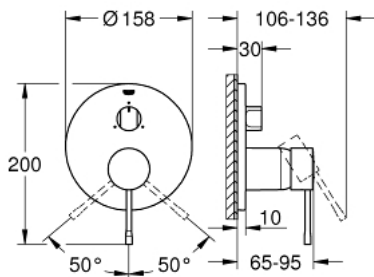

24 092 AL1 ESSENCE SINGLE-LEVER MIXER WITH 3-WAY DIVERTER

PRODUCT DESCRIPTION

- Colour: Brushed hard graphite
- trim set for GROHE Rapido SmartBox (35 600/35 604)
- GROHE SilkMove 46 mm ceramic cartridge
- GROHE LongLife finish
- Wall escutcheon with GROHE FastFixation (covered escutcheon and shaft sealing, covered fixing)
- Escudo de metal, retroactivamente 6° ajustable
- Metal lever
- 3-way diverter
- without roughing-in set 35 600/35 604 (please order separately)
- flow performance:outlet A = 27 l/min,outlet B = 27 l/min,outlet C = 27 l/min

24 092 AL1 ESSENCE SINGLE-LEVER MIXER WITH 3-WAY DIVERTER

SPARE PARTS, January 2018 – now

- 1: Lever (Spare part-nr. 46915AL0)
 - 2: Diverter knob, round (Spare part-nr. 48447AL0)
 - 3: Escutcheon (Spare part-nr. 49108AL0)
 - 4: Mounting plate (Spare part-nr. 49094000)
 - 5: Cap (Spare part-nr. 02693AL0)
 - 6: Cartridge (Spare part-nr. 46048000)
 - 7: 3-Way Diverter Valve & Trim (Spare part-nr. 48448000)
 - 8: Seal (Spare part-nr. 48360000)
 - 9: Temperature limiter (Spare part-nr. 46308000)*
 - 10: Universal extension set single-lever mixers, 25 mm (Spare part-nr. 14056000)*
 - 11: Universal extension set single-lever mixers, 50 mm (Spare part-nr. 14057000)*
- * Optional accessories