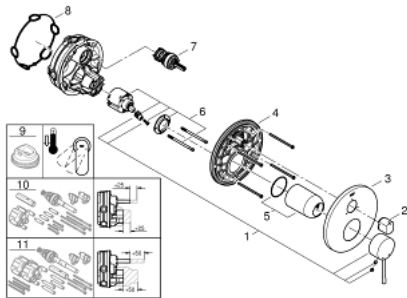

24 092 AL1 ESSENCE SINGLE-LEVER MIXER WITH 3-WAY DIVERTER

PRODUCT DESCRIPTION

- Colour: Brushed hard graphite
- trim set for GROHE Rapido SmartBox (35 600/35 604)
- GROHE SilkMove 46 mm ceramic cartridge
- GROHE LongLife finish
- Wall escutcheon with GROHE FastFixation (covered escutcheon and shaft sealing, covered fixing)
- Escudo de metal, retroactivamente 6° ajustable
- Metal lever
- 3-way diverter
- without roughing-in set 35 600/35 604 (please order separately)
- flow performance:outlet A = 27 l/min,outlet B = 27 l/min,outlet C = 27 l/min

24 092 AL1 ESSENCE SINGLE-LEVER MIXER WITH 3-WAY DIVERTER

SPARE PARTS, January 2018 – now

- 1: Lever (Spare part-nr. 46915AL0)
 - 2: Diverter knob, round (Spare part-nr. 48447AL0)
 - 3: Escutcheon (Spare part-nr. 49108AL0)
 - 4: Mounting plate (Spare part-nr. 49094000)
 - 5: Cap (Spare part-nr. 02693AL0)
 - 6: Cartridge (Spare part-nr. 46048000)
 - 7: 3-Way Diverter Valve & Trim (Spare part-nr. 48448000)
 - 8: Seal (Spare part-nr. 48360000)
 - 9: Temperature limiter (Spare part-nr. 46308000)*
 - 10: Universal extension set single-lever mixers, 25 mm (Spare part-nr. 14056000)*
 - 11: Universal extension set single-lever mixers, 50 mm (Spare part-nr. 14057000)*
- * Optional accessories