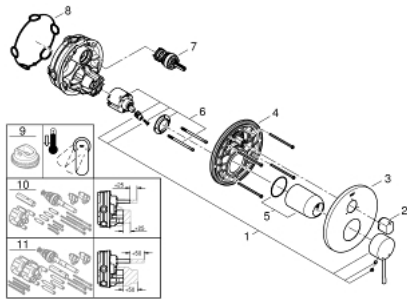

24 092 001 ESSENCE SINGLE-LEVER MIXER WITH 3-WAY DIVERTER

PRODUCT DESCRIPTION

- Colour: chrome
- trim set for GROHE Rapido SmartBox (35 600/35 604)
- GROHE SilkMove 46 mm ceramic cartridge
- GROHE LongLife finish
- Wall escutcheon with GROHE FastFixation (covered escutcheon and shaft sealing, covered fixing)
- Escudo de metal, retroactivamente 6° ajustable
- Metal lever
- 3-way diverter
- without roughing-in set 35 600/35 604 (please order separately)
- flow performance:outlet A = 27 l/min,outlet B = 27 l/min,outlet C = 27 l/min

24 092 001 ESSENCE SINGLE-LEVER MIXER WITH 3-WAY DIVERTER

SPARE PARTS, January 2018 – now

- 1: Lever (Spare part-nr. 46915000)
 - 2: Diverter knob, round (Spare part-nr. 48447000)
 - 3: Escutcheon (Spare part-nr. 49108000)
 - 4: Mounting plate (Spare part-nr. 49094000)
 - 5: Cap (Spare part-nr. 02693000)
 - 6: Cartridge (Spare part-nr. 46048000)
 - 7: 3-Way Diverter Valve & Trim (Spare part-nr. 48448000)
 - 8: Seal (Spare part-nr. 48360000)
 - 9: Temperature limiter (Spare part-nr. 46308000)*
 - 10: Universal extension set single-lever mixers, 25 mm (Spare part-nr. 1405600)*
 - 11: Universal extension set single-lever mixers, 50 mm (Spare part-nr. 1405700)*
- * Optional accessories