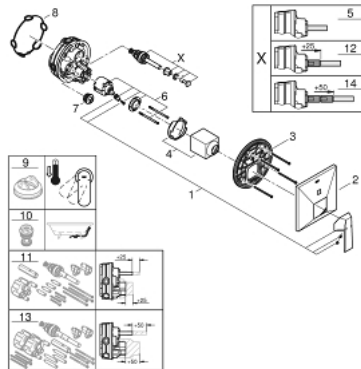

24 072 000 ALLURE BRILLIANT SINGLE-LEVER MIXER WITH 2-WAY DIVERTER

PRODUCT DESCRIPTION

- Colour: chrome
- trim set for GROHE Rapido SmartBox (35 600/35 604)
- GROHE SilkMove 46 mm ceramic cartridge
- GROHE LongLife finish
- Wall escutcheon with GROHE FastFixation (covered escutcheon and shaft sealing, covered fixing)
- Escudo de metal, retroactivamente 6° ajustable
- Metal lever
- automatic 2-way diverter
- flow performance: outlet B = 27 l/min, outlet C = 27 l/min
- Requires Rough-In Set (29 038 001) (sold separately)

24 072 000 ALLURE BRILLIANT SINGLE-LEVER MIXER WITH 2-WAY DIVERTER

SPARE PARTS, July 2017 – now

- 1: Lever (Spare part-nr. 46804000)
 - 2: Escutcheon (Spare part-nr. 48437000)
 - 3: Mounting plate (Spare part-nr. 48438000)
 - 4: Cap (Spare part-nr. 46784000)
 - 5: 3-Way Diverter Valve & Trim (Spare part-nr. 48442000)
 - 6: Cartridge (Spare part-nr. 46048000)
 - 7: Non-return valve (Spare part-nr. 49085000)
 - 8: Seal (Spare part-nr. 48360000)
 - 9: Temperature limiter (Spare part-nr. 46375000)*
 - 10: Backflow protection combination (EN1717) (Spare part-nr. 14055000)*
 - 11: Universal extension set single-lever mixers, 25 mm (Spare part-nr. 14056000)*
 - 12: 3-Way Diverter Valve & Trim (Spare part-nr. 48444000)*
 - 13: Universal extension set single-lever mixers, 50 mm (Spare part-nr. 14057000)*
 - 14: 3-Way Diverter Valve & Trim (Spare part-nr. 48445000)*
- * Optional accessories