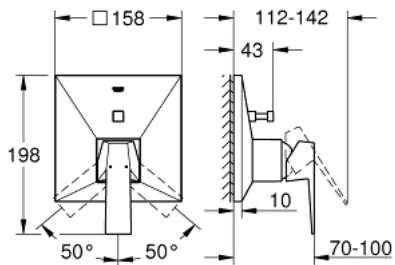

24 072 000 ALLURE BRILLIANT SINGLE-LEVER MIXER WITH 2-WAY DIVERTER

PRODUCT DESCRIPTION

- Colour: chrome
- trim set for GROHE Rapido SmartBox (35 600/35 604)
- GROHE SilkMove 46 mm ceramic cartridge
- GROHE LongLife finish
- Wall escutcheon with GROHE FastFixation (covered escutcheon and shaft sealing, covered fixing)
- Escudo de metal, retroactivamente 6° ajustable
- Metal lever
- automatic 2-way diverter
- flow performance: outlet B = 27 l/min, outlet C = 27 l/min
- Requires Rough-In Set (29 038 001) (sold separately)

24 072 000 ALLURE BRILLIANT SINGLE-LEVER MIXER WITH 2-WAY DIVERTER

SPARE PARTS, July 2017 – now

- 1: Lever (Spare part-nr. 46804000)
 - 2: Escutcheon (Spare part-nr. 48437000)
 - 3: Mounting plate (Spare part-nr. 48438000)
 - 4: Cap (Spare part-nr. 46784000)
 - 5: 3-Way Diverter Valve & Trim (Spare part-nr. 48442000)
 - 6: Cartridge (Spare part-nr. 46048000)
 - 7: Non-return valve (Spare part-nr. 49085000)
 - 8: Seal (Spare part-nr. 48360000)
 - 9: Temperature limiter (Spare part-nr. 46375000)*
 - 10: Backflow protection combination (EN1717) (Spare part-nr. 14055000)*
 - 11: Universal extension set single-lever mixers, 25 mm (Spare part-nr. 14056000)*
 - 12: 3-Way Diverter Valve & Trim (Spare part-nr. 48444000)*
 - 13: Universal extension set single-lever mixers, 50 mm (Spare part-nr. 14057000)*
 - 14: 3-Way Diverter Valve & Trim (Spare part-nr. 48445000)*
- * Optional accessories