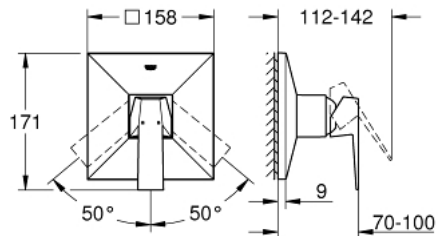

## 24 071 000 ALLURE BRILLIANT SINGLE-LEVER SHOWER MIXER

### PRODUCT DESCRIPTION

- Colour: chrome
- trim set for GROHE Rapido SmartBox (35 600/35 604)
- GROHE SilkMove 46 mm ceramic cartridge
- GROHE LongLife finish
- Wall escutcheon with GROHE FastFixation (covered escutcheon and shaft sealing, covered fixing)
- Escudo de metal, retroactivamente 6° ajustable
- flow performance: outlet B or C = 30 l/min
- Requires Rough-In Set (29 038 001) (sold separately)