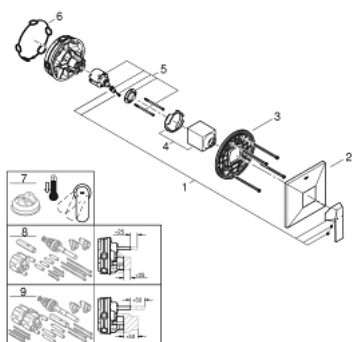

## 24 071 000 ALLURE BRILLIANT SINGLE-LEVER SHOWER MIXER

### PRODUCT DESCRIPTION

- Colour: chrome
- trim set for GROHE Rapido SmartBox (35 600/35 604)
- GROHE SilkMove 46 mm ceramic cartridge
- GROHE LongLife finish
- Wall escutcheon with GROHE FastFixation (covered escutcheon and shaft sealing, covered fixing)
- Escudo de metal, retroactivamente 6° ajustable
- flow performance: outlet B or C = 30 l/min
- Requires Rough-In Set (29 038 001) (sold separately)

### SPARE PARTS, July 2017 – now

1: Lever (Spare part-nr. 46804000)

2: Escutcheon (Spare part-nr. 48436000)

3: Mounting plate (Spare part-nr. 48441000)

4: Cap (Spare part-nr. 46784000)

5: Cartridge (Spare part-nr. 46048000)

6: Seal (Spare part-nr. 48360000)

7: Temperature limiter (Spare part-nr. 46375000)\*

8: Universal extension set single-lever mixers, 25 mm (Spare part-nr. 14056000)  
)\*

9: Universal extension set single-lever mixers, 50 mm (Spare part-nr. 14057000)  
)\*