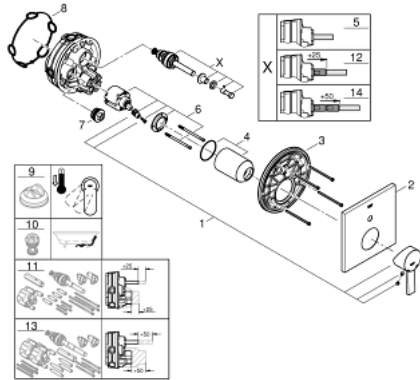

## 24 070 000 ALLURE SINGLE-LEVER MIXER WITH 2-WAY DIVERTER

### PRODUCT DESCRIPTION

- Colour: chrome
- trim set for GROHE Rapido SmartBox (35 600/35 604)
- GROHE SilkMove 46 mm ceramic cartridge
- GROHE LongLife finish
- Wall escutcheon with GROHE FastFixation (covered escutcheon and shaft sealing, covered fixing)
- Escudo de metal, retroactivamente 6° ajustable
- Metal lever
- automatic 2-way diverter
- flow performance: outlet B = 27 l/min, outlet C = 27 l/min
- Requires Rough-In Set (29 038 001) (sold separately)

### SPARE PARTS, July 2017 – now

- 1: Lever (Spare part-nr. 46609000)
  - 2: Escutcheon (Spare part-nr. 48435000)
  - 3: Mounting plate (Spare part-nr. 48440000)
  - 4: Cap (Spare part-nr. 09038000)
  - 5: 3-Way Diverter Valve & Trim (Spare part-nr. 48442000)
  - 6: Cartridge (Spare part-nr. 46048000)
  - 7: Non-return valve (Spare part-nr. 49085000)
  - 8: Seal (Spare part-nr. 48360000)
  - 9: Temperature limiter (Spare part-nr. 46375000)\*
  - 10: <strong>Backflow protection combination (EN1717)</strong> (Spare part-nr. 14055000)\*
  - 11: Universal extension set single-lever mixers, 25 mm (Spare part-nr. 14056000)\*
  - 12: 3-Way Diverter Valve & Trim (Spare part-nr. 48444000)\*
  - 13: Universal extension set single-lever mixers, 50 mm (Spare part-nr. 14057000)\*
  - 14: 3-Way Diverter Valve & Trim (Spare part-nr. 48445000)\*
- \* Optional accessories