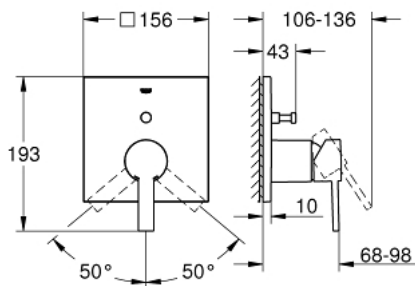

## 24 070 000 ALLURE SINGLE-LEVER MIXER WITH 2-WAY DIVERTER

### PRODUCT DESCRIPTION

- Colour: chrome
- trim set for GROHE Rapido SmartBox (35 600/35 604)
- GROHE SilkMove 46 mm ceramic cartridge
- GROHE LongLife finish
- Wall escutcheon with GROHE FastFixation (covered escutcheon and shaft sealing, covered fixing)
- Escudo de metal, retroactivamente 6° ajustable
- Metal lever
- automatic 2-way diverter
- flow performance: outlet B = 27 l/min, outlet C = 27 l/min
- Requires Rough-In Set (29 038 001) (sold separately)

### SPARE PARTS, July 2017 – now

- 1: Lever (Spare part-nr. 46609000)
  - 2: Escutcheon (Spare part-nr. 48435000)
  - 3: Mounting plate (Spare part-nr. 48440000)
  - 4: Cap (Spare part-nr. 09038000)
  - 5: 3-Way Diverter Valve & Trim (Spare part-nr. 48442000)
  - 6: Cartridge (Spare part-nr. 46048000)
  - 7: Non-return valve (Spare part-nr. 49085000)
  - 8: Seal (Spare part-nr. 48360000)
  - 9: Temperature limiter (Spare part-nr. 46375000)\*
  - 10: <strong>Backflow protection combination (EN1717)</strong> (Spare part-nr. 14055000)\*
  - 11: Universal extension set single-lever mixers, 25 mm (Spare part-nr. 14056000)\*
  - 12: 3-Way Diverter Valve & Trim (Spare part-nr. 48444000)\*
  - 13: Universal extension set single-lever mixers, 50 mm (Spare part-nr. 14057000)\*
  - 14: 3-Way Diverter Valve & Trim (Spare part-nr. 48445000)\*
- \* Optional accessories