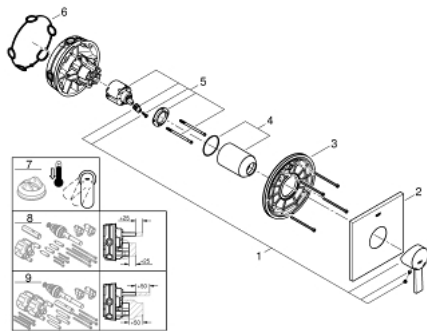

24 069 000 ALLURE SINGLE-LEVER SHOWER MIXER

PRODUCT DESCRIPTION

- Colour: chrome
- trim set for GROHE Rapido SmartBox (35 600/35 604)
- GROHE SilkMove 46 mm ceramic cartridge
- GROHE LongLife finish
- Wall escutcheon with GROHE FastFixation (covered escutcheon and shaft sealing, covered fixing)
- Escudo de metal, retroactivamente 6° ajustable
- Metal lever
- flow performance: outlet B or C = 30 l/min
- Requires Rough-In Set (29 038 001) (sold separately)

24 069 000 ALLURE SINGLE-LEVER SHOWER MIXER

SPARE PARTS, July 2017 – now

1: Lever (Spare part-nr. 46609000)

2: Escutcheon (Spare part-nr. 48434000)

3: Mounting plate (Spare part-nr. 48439000)

4: Cap (Spare part-nr. 09038000)

5: Cartridge (Spare part-nr. 46048000)

6: Seal (Spare part-nr. 48360000)

7: Temperature limiter (Spare part-nr. 46375000)*

8: Universal extension set single-lever mixers, 25 mm (Spare part-nr. 14056000)
)*

9: Universal extension set single-lever mixers, 50 mm (Spare part-nr. 14057000)
)*

* Optional accessories