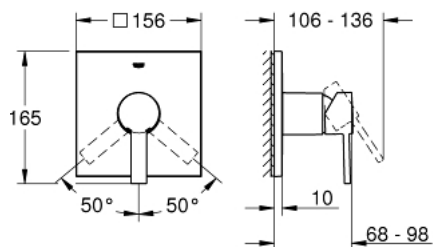

24 069 000 ALLURE SINGLE-LEVER SHOWER MIXER

PRODUCT DESCRIPTION

- Colour: chrome
- trim set for GROHE Rapido SmartBox (35 600/35 604)
- GROHE SilkMove 46 mm ceramic cartridge
- GROHE LongLife finish
- Wall escutcheon with GROHE FastFixation (covered escutcheon and shaft sealing, covered fixing)
- Escudo de metal, retroactivamente 6° ajustable
- Metal lever
- flow performance: outlet B or C = 30 l/min
- Requires Rough-In Set (29 038 001) (sold separately)

24 069 000 ALLURE SINGLE-LEVER SHOWER MIXER

SPARE PARTS, July 2017 – now

1: Lever (Spare part-nr. 46609000)

2: Escutcheon (Spare part-nr. 48434000)

3: Mounting plate (Spare part-nr. 48439000)

4: Cap (Spare part-nr. 09038000)

5: Cartridge (Spare part-nr. 46048000)

6: Seal (Spare part-nr. 48360000)

7: Temperature limiter (Spare part-nr. 46375000)*

8: Universal extension set single-lever mixers, 25 mm (Spare part-nr. 14056000)
)*

9: Universal extension set single-lever mixers, 50 mm (Spare part-nr. 14057000)
)*

* Optional accessories