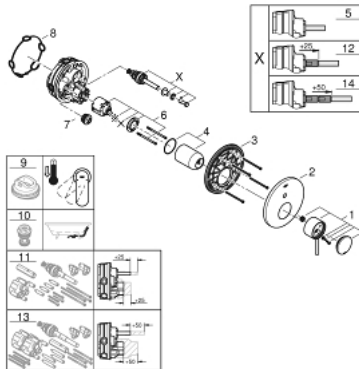

## 24 066 AL3 ATRIO SINGLE-LEVER MIXER WITH 2-WAY DIVERTER

### PRODUCT DESCRIPTION

- Colour: Brushed hard graphite
- trim set for GROHE Rapido SmartBox (35 600/35 604)
- GROHE SilkMove 46 mm ceramic cartridge
- GROHE LongLife finish
- Wall escutcheon with GROHE FastFixation (covered escutcheon and shaft sealing, covered fixing)
- Escudo de metal, retroactivamente 6° ajustable
- Metal lever
- automatic 2-way diverter
- flow performance: outlet B = 27 l/min, outlet C = 27 l/min
- Requires Rough-In Set (29 038 001) (sold separately)

### SPARE PARTS, July 2017 – now

- 1: Lever (Spare part-nr. 48443AL0)
  - 2: Escutcheon (Spare part-nr. 48429AL0)
  - 3: Mounting plate (Spare part-nr. 48440000)
  - 4: Cap (Spare part-nr. 02693AL0)
  - 5: 3-Way Diverter Valve & Trim (Spare part-nr. 48442AL0)
  - 6: Cartridge (Spare part-nr. 46048000)
  - 7: Non-return valve (Spare part-nr. 49085000)
  - 8: Seal (Spare part-nr. 48360000)
  - 9: Temperature limiter (Spare part-nr. 46308000)\*
  - 10: <strong>Backflow protection combination (EN1717)</strong> (Spare part-nr. 14055000)\*
  - 11: Universal extension set single-lever mixers, 25 mm (Spare part-nr. 14056000)\*
  - 12: 3-Way Diverter Valve & Trim (Spare part-nr. 48444AL0)\*
  - 13: Universal extension set single-lever mixers, 50 mm (Spare part-nr. 14057000)\*
  - 14: 3-Way Diverter Valve & Trim (Spare part-nr. 48445AL0)\*
- \* Optional accessories