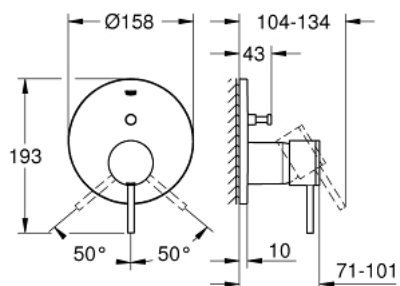

## 24 066 AL3 ATRIO SINGLE-LEVER MIXER WITH 2-WAY DIVERTER

### PRODUCT DESCRIPTION

- Colour: Brushed hard graphite
- trim set for GROHE Rapido SmartBox (35 600/35 604)
- GROHE SilkMove 46 mm ceramic cartridge
- GROHE LongLife finish
- Wall escutcheon with GROHE FastFixation (covered escutcheon and shaft sealing, covered fixing)
- Escudo de metal, retroactivamente 6° ajustable
- Metal lever
- automatic 2-way diverter
- flow performance: outlet B = 27 l/min, outlet C = 27 l/min
- Requires Rough-In Set (29 038 001) (sold separately)

### SPARE PARTS, July 2017 – now

- 1: Lever (Spare part-nr. 48443AL0)
  - 2: Escutcheon (Spare part-nr. 48429AL0)
  - 3: Mounting plate (Spare part-nr. 48440000)
  - 4: Cap (Spare part-nr. 02693AL0)
  - 5: 3-Way Diverter Valve & Trim (Spare part-nr. 48442AL0)
  - 6: Cartridge (Spare part-nr. 46048000)
  - 7: Non-return valve (Spare part-nr. 49085000)
  - 8: Seal (Spare part-nr. 48360000)
  - 9: Temperature limiter (Spare part-nr. 46308000)\*
  - 10: <strong>Backflow protection combination (EN1717)</strong> (Spare part-nr. 14055000)\*
  - 11: Universal extension set single-lever mixers, 25 mm (Spare part-nr. 14056000)\*
  - 12: 3-Way Diverter Valve & Trim (Spare part-nr. 48444AL0)\*
  - 13: Universal extension set single-lever mixers, 50 mm (Spare part-nr. 14057000)\*
  - 14: 3-Way Diverter Valve & Trim (Spare part-nr. 48445AL0)\*
- \* Optional accessories