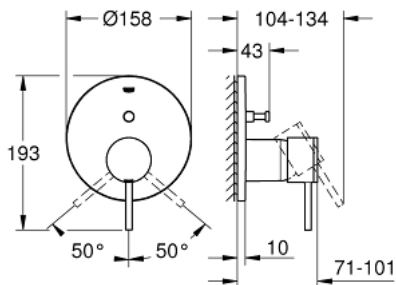

24 066 003 ATRIO SINGLE-LEVER MIXER WITH 2-WAY DIVERTER

PRODUCT DESCRIPTION

- Colour: chrome
- trim set for GROHE Rapido SmartBox (35 600/35 604)
- GROHE SilkMove 46 mm ceramic cartridge
- GROHE LongLife finish
- Wall escutcheon with GROHE FastFixation (covered escutcheon and shaft sealing, covered fixing)
- Escudo de metal, retroactivamente 6° ajustable
- Metal lever
- automatic 2-way diverter
- flow performance: outlet B = 27 l/min, outlet C = 27 l/min
- Requires Rough-In Set (29 038 001) (sold separately)

24 066 003 ATRIO SINGLE-LEVER MIXER WITH 2-WAY DIVERTER

SPARE PARTS, July 2017 – now

- 1: Lever (Spare part-nr. 48443000)
 - 2: Escutcheon (Spare part-nr. 48429000)
 - 3: Mounting plate (Spare part-nr. 48440000)
 - 4: Cap (Spare part-nr. 02693000)
 - 5: 3-Way Diverter Valve & Trim (Spare part-nr. 48442000)
 - 6: Cartridge (Spare part-nr. 46048000)
 - 7: Non-return valve (Spare part-nr. 49085000)
 - 8: Seal (Spare part-nr. 48360000)
 - 9: Temperature limiter (Spare part-nr. 46308000)*
 - 10: Backflow protection combination (EN1717) (Spare part-nr. 14055000)*
 - 11: Universal extension set single-lever mixers, 25 mm (Spare part-nr. 14056000)*
 - 12: 3-Way Diverter Valve & Trim (Spare part-nr. 48444000)*
 - 13: Universal extension set single-lever mixers, 50 mm (Spare part-nr. 14057000)*
 - 14: 3-Way Diverter Valve & Trim (Spare part-nr. 48445000)*
- * Optional accessories