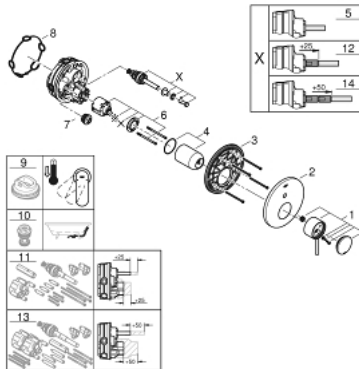

24 066 003 ATRIO SINGLE-LEVER MIXER WITH 2-WAY DIVERTER

PRODUCT DESCRIPTION

- Colour: chrome
- trim set for GROHE Rapido SmartBox (35 600/35 604)
- GROHE SilkMove 46 mm ceramic cartridge
- GROHE LongLife finish
- Wall escutcheon with GROHE FastFixation (covered escutcheon and shaft sealing, covered fixing)
- Escudo de metal, retroactivamente 6° ajustable
- Metal lever
- automatic 2-way diverter
- flow performance: outlet B = 27 l/min, outlet C = 27 l/min
- Requires Rough-In Set (29 038 001) (sold separately)

24 066 003 ATRIO SINGLE-LEVER MIXER WITH 2-WAY DIVERTER

SPARE PARTS, July 2017 – now

- 1: Lever (Spare part-nr. 48443000)
 - 2: Escutcheon (Spare part-nr. 48429000)
 - 3: Mounting plate (Spare part-nr. 48440000)
 - 4: Cap (Spare part-nr. 02693000)
 - 5: 3-Way Diverter Valve & Trim (Spare part-nr. 48442000)
 - 6: Cartridge (Spare part-nr. 46048000)
 - 7: Non-return valve (Spare part-nr. 49085000)
 - 8: Seal (Spare part-nr. 48360000)
 - 9: Temperature limiter (Spare part-nr. 46308000)*
 - 10: Backflow protection combination (EN1717) (Spare part-nr. 14055000)*
 - 11: Universal extension set single-lever mixers, 25 mm (Spare part-nr. 14056000)*
 - 12: 3-Way Diverter Valve & Trim (Spare part-nr. 48444000)*
 - 13: Universal extension set single-lever mixers, 50 mm (Spare part-nr. 14057000)*
 - 14: 3-Way Diverter Valve & Trim (Spare part-nr. 48445000)*
- * Optional accessories