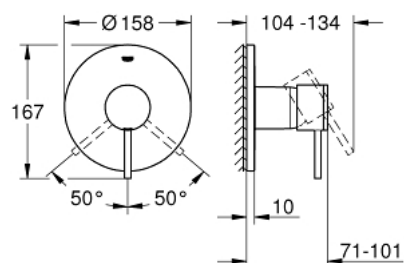

## 24 065 AL3 ATRIO SINGLE-LEVER SHOWER MIXER

### PRODUCT DESCRIPTION

- Colour: Brushed hard graphite
- trim set for GROHE Rapido SmartBox (35 600/35 604)
- GROHE SilkMove 46 mm ceramic cartridge
- GROHE LongLife finish
- Wall escutcheon with GROHE FastFixation (covered escutcheon and shaft sealing, covered fixing)
- Escudo de metal, retroactivamente 6° ajustable
- Metal lever
- flow performance: outlet B or C = 30 l/min
- Requires Rough-In Set (29 038 001) (sold separately)

### SPARE PARTS, July 2017 – now

- 1: Lever (Spare part-nr. 48443AL0)
  - 2: Escutcheon (Spare part-nr. 48428AL0)
  - 3: Mounting plate (Spare part-nr. 48439000)
  - 4: Cap (Spare part-nr. 02693AL0)
  - 5: Cartridge (Spare part-nr. 46048000)
  - 6: Seal (Spare part-nr. 48360000)
  - 7: Temperature limiter (Spare part-nr. 46308000)\*
  - 8: Universal extension set single-lever mixers, 25 mm (Spare part-nr. 14056000)\*
  - 9: Universal extension set single-lever mixers, 50 mm (Spare part-nr. 14057000)\*
- \* Optional accessories