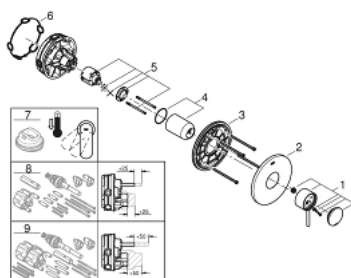

## 24 065 AL3 ATRIO SINGLE-LEVER SHOWER MIXER

### PRODUCT DESCRIPTION

- Colour: Brushed hard graphite
- trim set for GROHE Rapido SmartBox (35 600/35 604)
- GROHE SilkMove 46 mm ceramic cartridge
- GROHE LongLife finish
- Wall escutcheon with GROHE FastFixation (covered escutcheon and shaft sealing, covered fixing)
- Escudo de metal, retroactivamente 6° ajustable
- Metal lever
- flow performance: outlet B or C = 30 l/min
- Requires Rough-In Set (29 038 001) (sold separately)

### SPARE PARTS, July 2017 – now

- 1: Lever (Spare part-nr. 48443AL0)
  - 2: Escutcheon (Spare part-nr. 48428AL0)
  - 3: Mounting plate (Spare part-nr. 48439000)
  - 4: Cap (Spare part-nr. 02693AL0)
  - 5: Cartridge (Spare part-nr. 46048000)
  - 6: Seal (Spare part-nr. 48360000)
  - 7: Temperature limiter (Spare part-nr. 46308000)\*
  - 8: Universal extension set single-lever mixers, 25 mm (Spare part-nr. 14056000)\*
  - 9: Universal extension set single-lever mixers, 50 mm (Spare part-nr. 14057000)\*
- \* Optional accessories