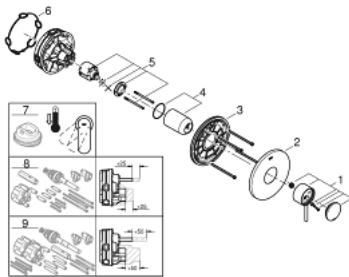

24 065 003 ATRIO SINGLE-LEVER SHOWER MIXER

PRODUCT DESCRIPTION

- Colour: chrome
- trim set for GROHE Rapido SmartBox (35 600/35 604)
- GROHE SilkMove 46 mm ceramic cartridge
- GROHE LongLife finish
- Wall escutcheon with GROHE FastFixation (covered escutcheon and shaft sealing, covered fixing)
- Escudo de metal, retroactivamente 6° ajustable
- Metal lever
- flow performance: outlet B or C = 30 l/min
- Requires Rough-In Set (29 038 001) (sold separately)

24 065 003 ATRIO SINGLE-LEVER SHOWER MIXER

SPARE PARTS, July 2017 – now

1: Lever (Spare part-nr. 48443000)

2: Escutcheon (Spare part-nr. 48428000)

3: Mounting plate (Spare part-nr. 48439000)

4: Cap (Spare part-nr. 02693000)

5: Cartridge (Spare part-nr. 46048000)

6: Seal (Spare part-nr. 48360000)

7: Temperature limiter (Spare part-nr. 46308000)*

8: Universal extension set single-lever mixers, 25 mm (Spare part-nr. 14056000)
)*

9: Universal extension set single-lever mixers, 50 mm (Spare part-nr. 14057000)
)*

* Optional accessories