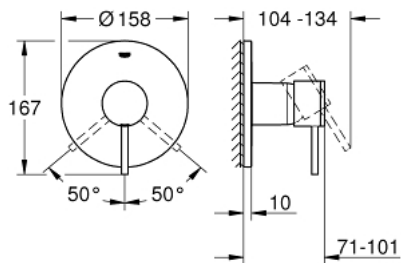

24 065 003 ATRIO SINGLE-LEVER SHOWER MIXER

PRODUCT DESCRIPTION

- Colour: chrome
- trim set for GROHE Rapido SmartBox (35 600/35 604)
- GROHE SilkMove 46 mm ceramic cartridge
- GROHE LongLife finish
- Wall escutcheon with GROHE FastFixation (covered escutcheon and shaft sealing, covered fixing)
- Escudo de metal, retroactivamente 6° ajustable
- Metal lever
- flow performance: outlet B or C = 30 l/min
- Requires Rough-In Set (29 038 001) (sold separately)

24 065 003 ATRIO SINGLE-LEVER SHOWER MIXER

SPARE PARTS, July 2017 – now

1: Lever (Spare part-nr. 48443000)

2: Escutcheon (Spare part-nr. 48428000)

3: Mounting plate (Spare part-nr. 48439000)

4: Cap (Spare part-nr. 02693000)

5: Cartridge (Spare part-nr. 46048000)

6: Seal (Spare part-nr. 48360000)

7: Temperature limiter (Spare part-nr. 46308000)*

8: Universal extension set single-lever mixers, 25 mm (Spare part-nr. 14056000)
)*

9: Universal extension set single-lever mixers, 50 mm (Spare part-nr. 14057000)
)*

* Optional accessories