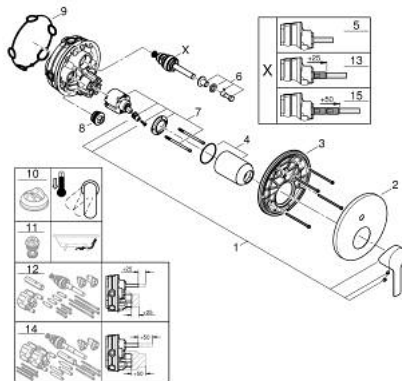

24 064 DC1 LINEARE SINGLE-LEVER MIXER WITH 2-WAY DIVERTER

PRODUCT DESCRIPTION

- Colour: supersteel
- trim set for GROHE Rapido SmartBox (35 600/35 604)
- GROHE SilkMove 46 mm ceramic cartridge
- GROHE LongLife finish
- Wall escutcheon with GROHE FastFixation (covered escutcheon and shaft sealing, covered fixing)
- Escudo de metal, retroactivamente 6° ajustable
- Metal lever
- automatic 2-way diverter
- without roughing-in set 35 600/35 604 (please order separately)
- flow performance: outlet B = 27 l/min, outlet C = 27 l/min

24 064 DC1 LINEARE SINGLE-LEVER MIXER WITH 2-WAY DIVERTER

SPARE PARTS, April 2024 – now

- 1: Lever (Spare part-nr. 46988DC0)
- 2: Escutcheon (Spare part-nr. 48429DC0)
- 3: Mounting plate (Spare part-nr. 48440000)
- 4: Cap (Spare part-nr. 09038DC0)
- 5: 3-Way Diverter Valve & Trim (Spare part-nr. 48634000)
- 6: Diverter knob (Spare part-nr. 48637DC0)
- 7: Cartridge (Spare part-nr. 46048000)
- 8: Non-return valve (Spare part-nr. 49085000)
- 9: Seal (Spare part-nr. 48360000)
- 10: Temperature limiter (Spare part-nr. 46375000)*
- 11: Backflow protection combination (EN1717) (Spare part-nr. 14055000)*
- 12: Universal extension set single-lever mixers, 25 mm (Spare part-nr. 14056000)*
- 13: diverter (Spare part-nr. 48635000)*
- 14: Universal extension set single-lever mixers, 50 mm (Spare part-nr. 14057000)*
- 15: diverter (Spare part-nr. 48636000)*