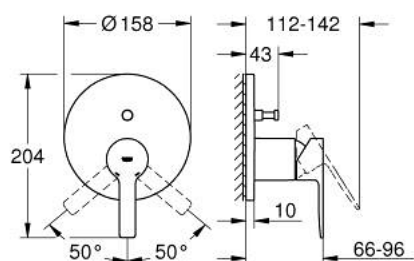

24 064 DC1 LINEARE SINGLE-LEVER MIXER WITH 2-WAY DIVERTER

PRODUCT DESCRIPTION

- Colour: supersteel
- trim set for GROHE Rapido SmartBox (35 600/35 604)
- GROHE SilkMove 46 mm ceramic cartridge
- GROHE LongLife finish
- Wall escutcheon with GROHE FastFixation (covered escutcheon and shaft sealing, covered fixing)
- Escudo de metal, retroactivamente 6° ajustable
- Metal lever
- automatic 2-way diverter
- without roughing-in set 35 600/35 604 (please order separately)
- flow performance: outlet B = 27 l/min, outlet C = 27 l/min

24 064 DC1 LINEARE SINGLE-LEVER MIXER WITH 2-WAY DIVERTER

SPARE PARTS, April 2024 – now

- 1: Lever (Spare part-nr. 46988DC0)
- 2: Escutcheon (Spare part-nr. 48429DC0)
- 3: Mounting plate (Spare part-nr. 48440000)
- 4: Cap (Spare part-nr. 09038DC0)
- 5: 3-Way Diverter Valve & Trim (Spare part-nr. 48634000)
- 6: Diverter knob (Spare part-nr. 48637DC0)
- 7: Cartridge (Spare part-nr. 46048000)
- 8: Non-return valve (Spare part-nr. 49085000)
- 9: Seal (Spare part-nr. 48360000)
- 10: Temperature limiter (Spare part-nr. 46375000)*
- 11: Backflow protection combination (EN1717) (Spare part-nr. 14055000)*
- 12: Universal extension set single-lever mixers, 25 mm (Spare part-nr. 14056000)*
- 13: diverter (Spare part-nr. 48635000)*
- 14: Universal extension set single-lever mixers, 50 mm (Spare part-nr. 14057000)*
- 15: diverter (Spare part-nr. 48636000)*